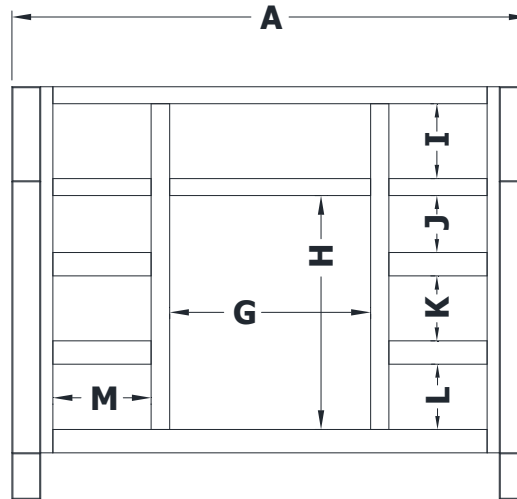

VANITY SPECIFICATIONS

Premier Molding Overlay Collections Estate, Fireside, Heirloom, and Nottingham

3D drawing shows hinged left. For hinged right, replace the "E" in position 7 of the model number with a "G".

Cabinet height is 33 1/2". All dimensions are shown in inches rounded up or down to the nearest 1/8".
Also available in 18" deep, depth does not include doors and drawer fronts which add 3/4".

Model	A	B	C	D	E	F	G	H	I	J	K	L	M
BE4221E	42	21 3/4"	21"	19 1/4"	5 3/4"	18 3/8"	16 1/4"	19"	6 1/8"	4 5/8"	5 1/4"	5 1/4"	8"