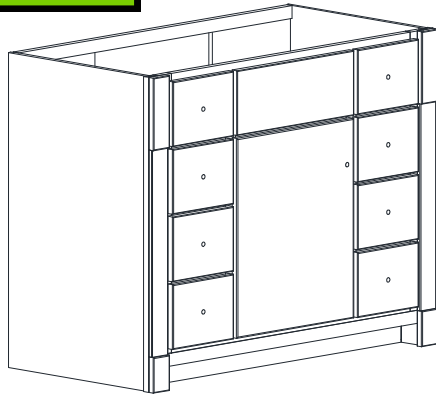

VANITY SPECIFICATIONS

Premier Molding Overlay Collections Estate, Fireside, Heirloom, and Nottingham

3D drawing shows hinged left. For hinged right, replace the "E" in position 7 of the model number with a "G".

Cabinet height is 33 1/2". All dimensions are shown in inches rounded up or down to the nearest 1/8".
Also available in 18" deep, depth does not include doors and drawer fronts which add 3/4".

Model	A	B	C	D	E	F	G	H	I	J	K	L	M
BE4221E	42	21 3/4"	21"	19 1/4"	5 3/4"	18 3/8"	16 1/4"	19"	6 1/8"	4 5/8"	5 1/4"	5 1/4"	8"