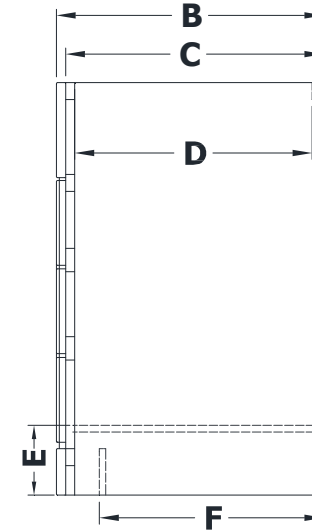

VANITY SPECIFICATIONS

Premier Molding Overlay Collections Estate, Fireside, Heirloom, and Nottingham

3D drawing shows hinged left. For hinged right, replace the "E" in position 7 of the model number with a "G".

Cabinet height is 33 1/2". All dimensions are shown in inches rounded up or down to the nearest 1/8".
Also available in 18" deep, depth does not include doors and drawer fronts which add 3/4".

Model	A	B	C	D	E	F	G	H	I	J	K	L	M
BE4221E	42	21 3/4"	21"	19 1/4"	5 3/4"	18 3/8"	16 1/4"	19"	6 1/8"	4 5/8"	5 1/4"	5 1/4"	8"