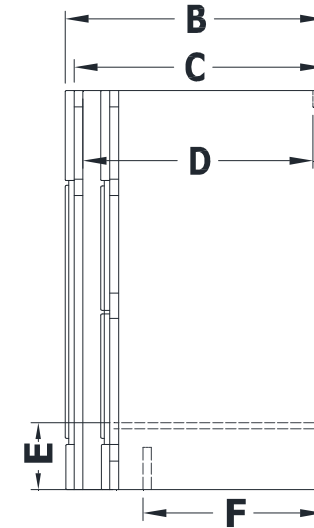

# VANITY SPECIFICATIONS

## Premier Molding Overlay Collections Estate, Fireside, Heirloom, and Nottingham

Cabinet height is 33 1/2". All dimensions are shown in inches rounded up or down to the nearest 1/8".

The drawer area is 18 3/4" from drawer front to the back of cabinet.

Model	A	B	C	D	E	F	G	H	I	J	K	M
BD48BFE	48"	21 3/4"	21"	19 1/4"	5 3/4"	15 1/4"	17 1/8"	19"	6 1/8"	8 1/4"	8 3/4"	8"
BD54BFE	54"	21 3/4"	21"	19 1/4"	5 3/4"	15 1/4"	17 1/8"	19"	6 1/8"	8 1/4"	8 3/4"	11"
BD60BFE	60"	21 3/4"	21"	19 1/4"	5 3/4"	15 1/4"	23"	19"	6 1/8"	8 1/4"	8 3/4"	11"