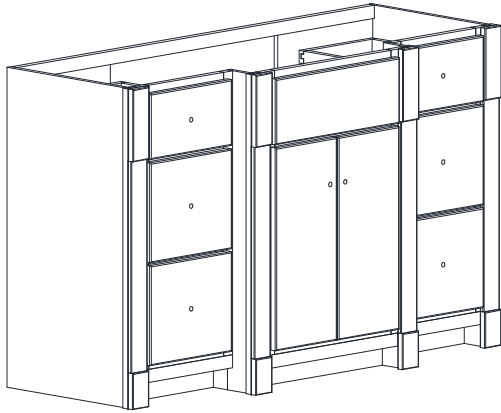

# VANITY SPECIFICATIONS

## Premier Molding Overlay Collections Estate, Fireside, Heirloom, and Nottingham

Cabinet height is 33 1/2". All dimensions are shown in inches rounded up or down to the nearest 1/8".

The drawer area is 18 3/4" from drawer front to the back of cabinet.