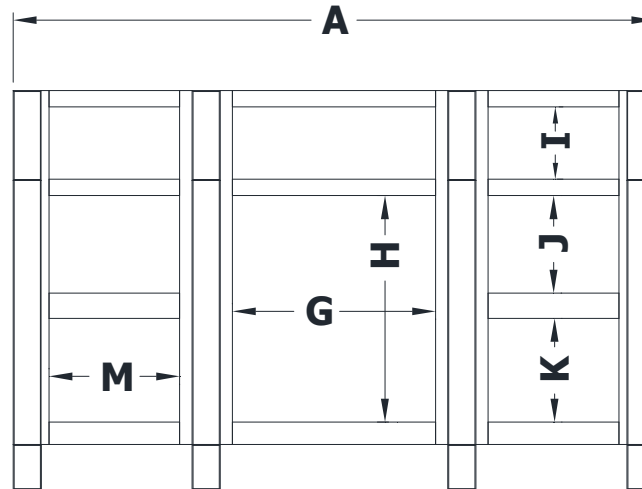

# VANITY SPECIFICATIONS

## Premier Molding Overlay Collections Estate, Fireside, Heirloom, and Nottingham

Cabinet height is 33 1/2". All dimensions are shown in inches rounded up or down to the nearest 1/8".

The drawer area is 18 3/4" from drawer front to the back of cabinet.

Model	A	B	C	D	E	F	G	H	I	J	K	M
BD48BFE	48"	21 3/4"	21"	19 1/4"	5 3/4"	15 1/4"	17 1/8"	19"	6 1/8"	8 1/4"	8 3/4"	8"
BD54BFE	54"	21 3/4"	21"	19 1/4"	5 3/4"	15 1/4"	17 1/8"	19"	6 1/8"	8 1/4"	8 3/4"	11"
BD60BFE	60"	21 3/4"	21"	19 1/4"	5 3/4"	15 1/4"	23"	19"	6 1/8"	8 1/4"	8 3/4"	11"