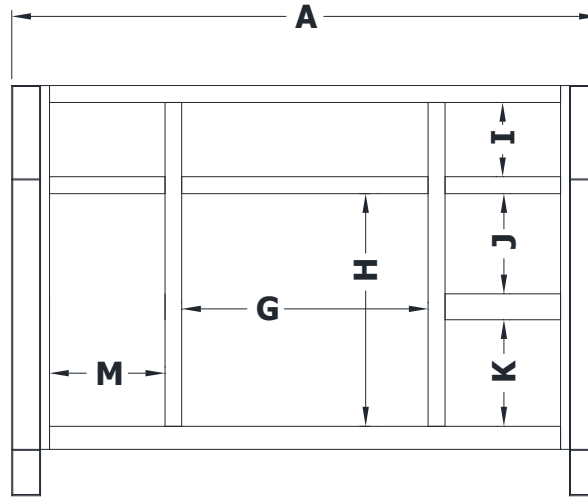

VANITY SPECIFICATIONS

Premier Molding Overlay Collections Estate, Fireside, Heirloom, and Nottingham

3D drawing shows drawers right. For drawers left, replace the "R" in position 7 of the model number with a "L".

Cabinet height is 33 1/2". All dimensions are shown in inches rounded up or down to the nearest 1/8".

Also available in 18" deep, depth does not include doors and drawer fronts which add 3/4".

Model	A	B	C	D	E	F	G	H	I	J	K	M
BD4821R	48"	21 3/4"	21"	19 1/4"	5 3/4"	18 3/8"	20 1/4"	19"	6 1/8"	8 1/4"	8 3/4"	9 3/8"
BD5421R	54"	21 3/4"	21"	19 1/4"	5 3/4"	18 3/8"	23 1/8"	19"	6 1/8"	8 1/4"	8 3/4"	11"
BD6021R	60"	21 3/4"	21"	19 1/4"	5 3/4"	18 3/8"	25 3/8"	19"	6 1/8"	8 1/4"	8 3/4"	12 1/8"