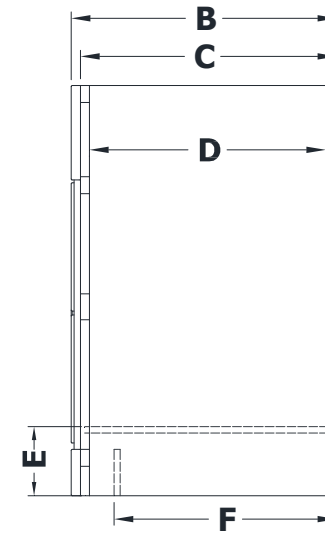

VANITY SPECIFICATIONS

Premier Molding Overlay Collections Estate, Fireside, Heirloom, and Nottingham

3D drawing shows drawers right. For drawers left, replace the "R" in position 7 of the model number with a "L".

Cabinet height is 33 1/2". All dimensions are shown in inches rounded up or down to the nearest 1/8".

Also available in 18" deep, depth does not include doors and drawer fronts which add 3/4".

Model	A	B	C	D	E	F	G	H	I	J	K	M
BD4821R	48"	21 3/4"	21"	19 1/4"	5 3/4"	18 3/8"	20 1/4"	19"	6 1/8"	8 1/4"	8 3/4"	9 3/8"
BD5421R	54"	21 3/4"	21"	19 1/4"	5 3/4"	18 3/8"	23 1/8"	19"	6 1/8"	8 1/4"	8 3/4"	11"
BD6021R	60"	21 3/4"	21"	19 1/4"	5 3/4"	18 3/8"	25 3/8"	19"	6 1/8"	8 1/4"	8 3/4"	12 1/8"