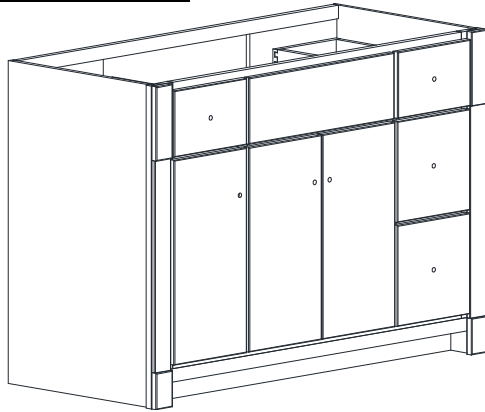

VANITY SPECIFICATIONS

Premier Molding Overlay Collections Estate, Fireside, Heirloom, and Nottingham

3D drawing shows drawers right. For drawers left, replace the "R" in position 7 of the model number with a "L".

Cabinet height is 33 1/2". All dimensions are shown in inches rounded up or down to the nearest 1/8".

Also available in 18" deep, depth does not include doors and drawer fronts which add 3/4".

Model	A	B	C	D	E	F	G	H	I	J	K	M
BD4821R	48"	21 3/4"	21"	19 1/4"	5 3/4"	18 3/8"	20 1/4"	19"	6 1/8"	8 1/4"	8 3/4"	9 3/8"
BD5421R	54"	21 3/4"	21"	19 1/4"	5 3/4"	18 3/8"	23 1/8"	19"	6 1/8"	8 1/4"	8 3/4"	11"
BD6021R	60"	21 3/4"	21"	19 1/4"	5 3/4"	18 3/8"	25 3/8"	19"	6 1/8"	8 1/4"	8 3/4"	12 1/8"