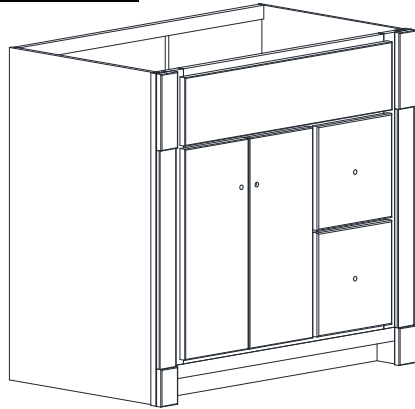

VANITY SPECIFICATIONS

Premier Molding Overlay Collections Estate, Fireside, Heirloom, and Nottingham

Cabinet height is 33 1/2". All dimensions are shown in inches rounded up or down to the nearest 1/8".
Also available in 18" deep, depth does not include doors and drawer fronts which add 3/4".

Model	A	B	C	D	E	F	G	H	I	J	K	L
BD3621R	36"	21 3/4"	21"	19 1/4"	5 3/4"	18 3/8"	17 1/8"	19"	6 1/8"	8 1/4"	8 3/4"	9 3/8"
BD3921R	39"	21 3/4"	21"	19 1/4"	5 3/4"	18 3/8"	20"	19"	6 1/8"	8 1/4"	8 3/4"	10 3/8"
BD4221R	42"	21 3/4"	21"	19 1/4"	5 3/4"	18 3/8"	23"	19"	6 1/8"	8 1/4"	8 3/4"	11"
BD4521R	45"	21 3/4"	21"	19 1/4"	5 3/4"	18 3/8"	23"	19"	6 1/8"	8 1/4"	8 3/4"	13 1/2"