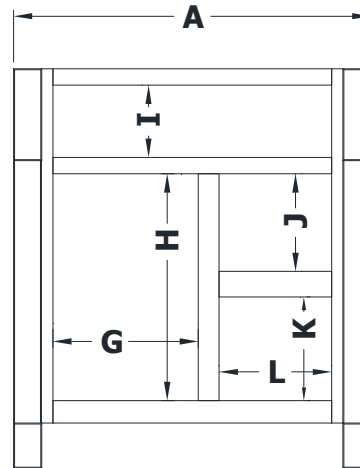

VANITY SPECIFICATIONS

Premier Molding Overlay Collections Estate, Fireside, Heirloom, and Nottingham

Cabinet height is 33 1/2". All dimensions are shown in inches rounded up or down to the nearest 1/8".
Also available in 18" deep, depth does not include doors and drawer fronts which add 3/4".

Model	A	B	C	D	E	F	G	H	I	J	K	L
BD3621R	36"	21 3/4"	21"	19 1/4"	5 3/4"	18 3/8"	17 1/8"	19"	6 1/8"	8 1/4"	8 3/4"	9 3/8"
BD3921R	39"	21 3/4"	21"	19 1/4"	5 3/4"	18 3/8"	20"	19"	6 1/8"	8 1/4"	8 3/4"	10 3/8"
BD4221R	42"	21 3/4"	21"	19 1/4"	5 3/4"	18 3/8"	23"	19"	6 1/8"	8 1/4"	8 3/4"	11"
BD4521R	45"	21 3/4"	21"	19 1/4"	5 3/4"	18 3/8"	23"	19"	6 1/8"	8 1/4"	8 3/4"	13 1/2"

VANITY SPECIFICATIONS