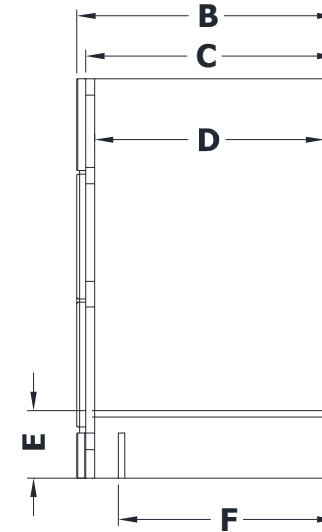

VANITY SPECIFICATIONS

Premier Molding Overlay Collections Estate, Fireside, Heirloom, and Nottingham

Cabinet height is 33 1/2". All dimensions are shown in inches rounded up or down to the nearest 1/8".
Also available in 18" deep, depth does not include doors and drawer fronts which add 3/4".

Model	A	B	C	D	E	F	G	H	I	J	K	L
BD3621R	36"	21 3/4"	21"	19 1/4"	5 3/4"	18 3/8"	17 1/8"	19"	6 1/8"	8 1/4"	8 3/4"	9 3/8"
BD3921R	39"	21 3/4"	21"	19 1/4"	5 3/4"	18 3/8"	20"	19"	6 1/8"	8 1/4"	8 3/4"	10 3/8"
BD4221R	42"	21 3/4"	21"	19 1/4"	5 3/4"	18 3/8"	23"	19"	6 1/8"	8 1/4"	8 3/4"	11"
BD4521R	45"	21 3/4"	21"	19 1/4"	5 3/4"	18 3/8"	23"	19"	6 1/8"	8 1/4"	8 3/4"	13 1/2"

VANITY SPECIFICATIONS