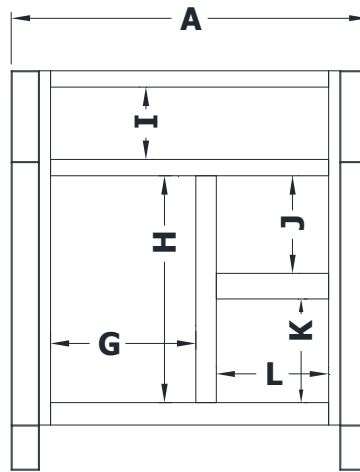

VANITY SPECIFICATIONS

Premier Molding Overlay Collections Estate, Fireside, Heirloom, and Nottingham

3D drawing shows drawers right. For drawers left, replace the "R" in position 7 of the model number with a "L".

Cabinet height is 33 1/2". All dimensions are shown in inches rounded up or down to the nearest 1/8".
Also available in 18" deep, depth does not include doors and drawer fronts which add 3/4".

Model	A	B	C	D	E	F	G	H	I	J	K	L
BD2721R	27"	21 3/4"	21"	19 1/4"	5 3/4"	18 3/8"	10 3/8"	19"	6 1/8"	8 1/4"	8 3/4"	8"
BD3021R	30"	21 3/4"	21"	19 1/4"	5 3/4"	18 3/8"	12 1/4"	19"	6 1/8"	8 1/4"	8 3/4"	9 3/8"
BD3321R	33	21 3/4"	21"	19 1/4"	5 3/4"	18 3/8"	15"	19"	6 1/8"	8 1/4"	8 3/4"	9 3/8"