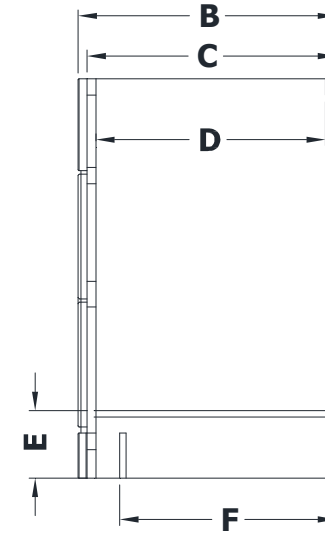

VANITY SPECIFICATIONS

Premier Molding Overlay Collections Estate, Fireside, Heirloom, and Nottingham

3D drawing shows drawers right. For drawers left, replace the "R" in position 7 of the model number with a "L".

Cabinet height is 33 1/2". All dimensions are shown in inches rounded up or down to the nearest 1/8".
Also available in 18" deep, depth does not include doors and drawer fronts which add 3/4".

Model	A	B	C	D	E	F	G	H	I	J	K	L
BD2721R	27"	21 3/4"	21"	19 1/4"	5 3/4"	18 3/8"	10 3/8"	19"	6 1/8"	8 1/4"	8 3/4"	8"
BD3021R	30"	21 3/4"	21"	19 1/4"	5 3/4"	18 3/8"	12 1/4"	19"	6 1/8"	8 1/4"	8 3/4"	9 3/8"
BD3321R	33	21 3/4"	21"	19 1/4"	5 3/4"	18 3/8"	15"	19"	6 1/8"	8 1/4"	8 3/4"	9 3/8"