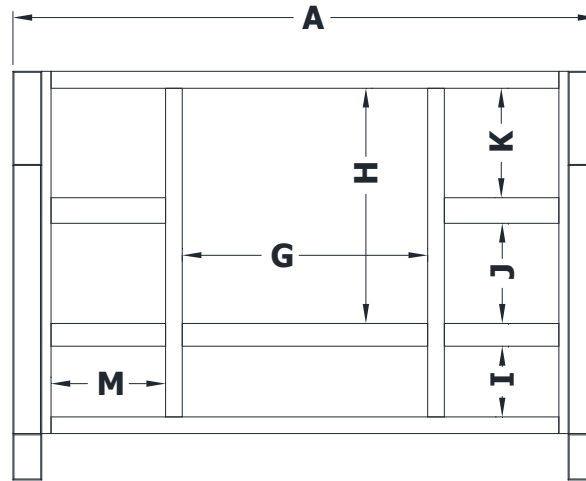

VANITY SPECIFICATIONS

Premier Molding Overlay Collections Estate, Fireside, Heirloom, and Nottingham

Cabinet height is 33 1/2". All dimensions are shown in inches rounded up or down to the nearest 1/8".

Also available in 18" deep, depth does not include doors and drawer fronts which add 3/4".

Model	A	B	C	D	E	F	G	H	I	J	K	M
BD4821Q	48"	21 3/4"	21"	19 1/4"	5 3/4"	18 3/8"	20 1/4"	19"	6 1/8"	5 1/4"	5 1/4"	9 3/8"
BD5421Q	54"	21 3/4"	21"	19 1/4"	5 3/4"	18 3/8"	23"	19"	6 1/8"	5 1/4"	5 1/4"	11"
BD6021Q	60"	21 3/4"	21"	19 1/4"	5 3/4"	18 3/8"	25 3/8"	19"	6 1/8"	5 1/4"	5 1/4"	12 1/8"