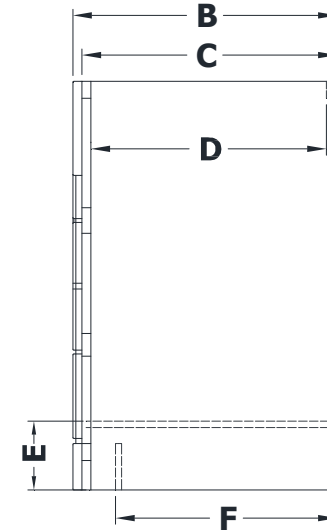

VANITY SPECIFICATIONS

Premier Molding Overlay Collections Estate, Fireside, Heirloom, and Nottingham

Cabinet height is 33 1/2". All dimensions are shown in inches rounded up or down to the nearest 1/8".

Also available in 18" deep, depth does not include doors and drawer fronts which add 3/4".

Model	A	B	C	D	E	F	G	H	I	J	K	M
BD4821Q	48"	21 3/4"	21"	19 1/4"	5 3/4"	18 3/8"	20 1/4"	19"	6 1/8"	5 1/4"	5 1/4"	9 3/8"
BD5421Q	54"	21 3/4"	21"	19 1/4"	5 3/4"	18 3/8"	23"	19"	6 1/8"	5 1/4"	5 1/4"	11"
BD6021Q	60"	21 3/4"	21"	19 1/4"	5 3/4"	18 3/8"	25 3/8"	19"	6 1/8"	5 1/4"	5 1/4"	12 1/8"