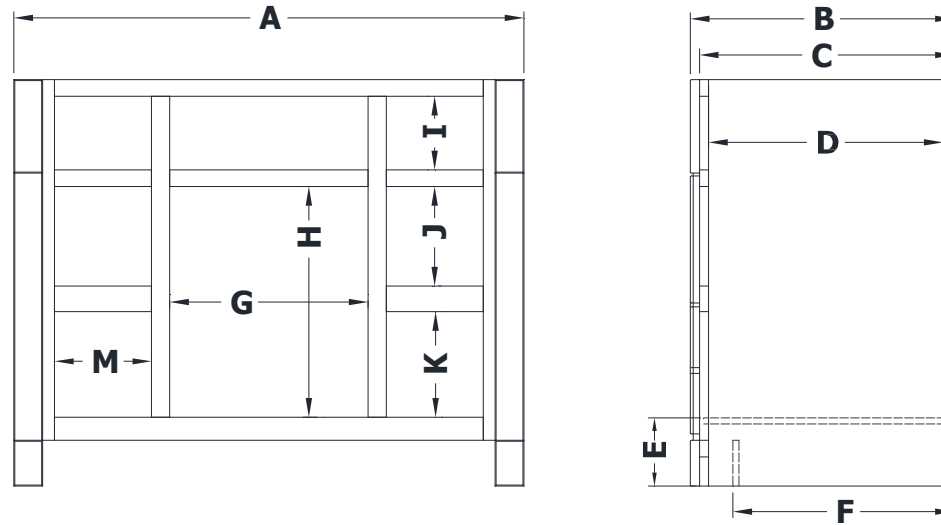

VANITY SPECIFICATIONS

Premier Molding Overlay Collections Estate, Fireside, Heirloom, and Nottingham

Cabinet height is 33 1/2". All dimensions are shown in inches rounded up or down to the nearest 1/8".

Also available in 18" deep, depth does not include doors and drawer fronts which add 3/4".

Model	A	B	C	D	E	F	G	H	I	J	K	M
BD4821N	48"	21 3/4"	21"	19 1/4"	5 3/4"	18 3/8"	20 1/4"	19"	6 1/8"	8 1/4"	8 3/4"	9 3/8"