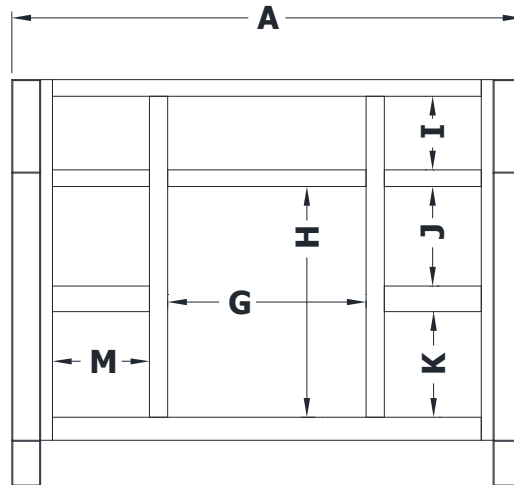

# VANITY SPECIFICATIONS

## Premier Molding Overlay Collections Estate, Fireside, Heirloom, and Nottingham

3D drawing shows hinged left. For hinged right, replace the "N" in position 7 of the model number with a "H".

Cabinet height is 33 1/2". All dimensions are shown in inches rounded up or down to the nearest 1/8".  
Also available in 18" deep, depth does not include doors and drawer fronts which add 3/4".

Model	A	B	C	D	E	F	G	H	I	J	K	M
BD4221N	42	21 3/4"	21"	19 1/4"	5 3/4"	18 3/8"	16 1/4"	19"	6 1/8"	8 1/4"	8 3/4"	8"
BD4521N	45	21 3/4"	21"	19 1/4"	5 3/4"	18 3/8"	13 3/8"	19"	6 1/8"	8 1/4"	8 3/4"	11"