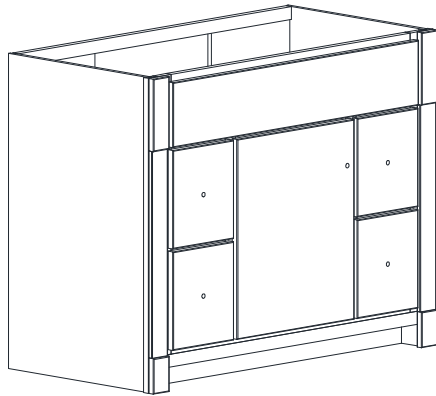

# VANITY SPECIFICATIONS

## Premier Molding Overlay Collections Estate, Fireside, Heirloom, and Nottingham

3D drawing shows hinged left. For hinged right, replace the "N" in position 7 of the model number with a "H".

Cabinet height is 33 1/2". All dimensions are shown in inches rounded up or down to the nearest 1/8".  
Also available in 18" deep, depth does not include doors and drawer fronts which add 3/4".