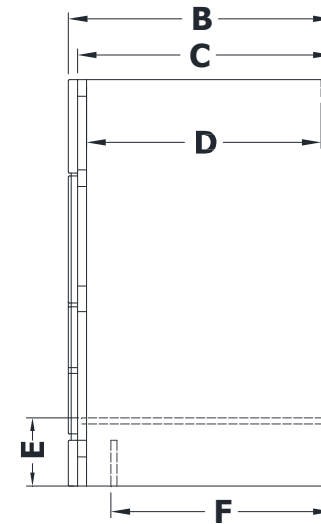

# VANITY SPECIFICATIONS

## Premier Molding Overlay Collections Estate, Fireside, Heirloom, and Nottingham

3D drawing shows hinged left. For hinged right, replace the "N" in position 7 of the model number with a "H".

Cabinet height is 33 1/2". All dimensions are shown in inches rounded up or down to the nearest 1/8".  
Also available in 18" deep, depth does not include doors and drawer fronts which add 3/4".

Model	A	B	C	D	E	F	G	H	I	J	K	M
BD4221N	42	21 3/4"	21"	19 1/4"	5 3/4"	18 3/8"	16 1/4"	19"	6 1/8"	8 1/4"	8 3/4"	8"
BD4521N	45	21 3/4"	21"	19 1/4"	5 3/4"	18 3/8"	13 3/8"	19"	6 1/8"	8 1/4"	8 3/4"	11"