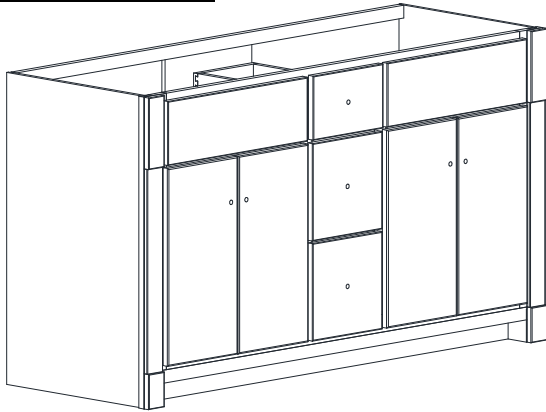

VANITY SPECIFICATIONS

Premier Molding Overlay Collections Estate, Fireside, Heirloom, and Nottingham

2 bowl 54" vanity bowl centers are 12" from each end. 2 bowl 60" vanity bowl centers are 13 1/2" from each end.

Cabinet height is 33 1/2". All dimensions are shown in inches rounded up or down to the nearest 1/8".

Also available in 18" deep, depth does not include doors and drawer fronts which add 3/4".

Model	A	B	C	D	E	F	G	H	I	J	K	M
BD5421M	54"	21 3/4"	21"	19 1/4"	5 3/4"	18 3/8"	17 1/8"	19 1/4"	6 1/8"	8 1/4"	8 3/4"	9 3/8"
BD6021M	60"	21 3/4"	21"	19 1/4"	5 3/4"	18 3/8"	25 3/8"	19 1/4"	6 1/8"	8 1/4"	8 3/4"	9 3/8"