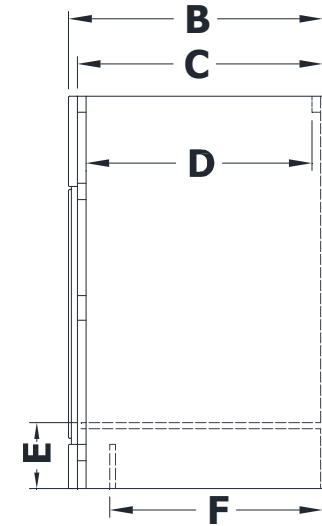

VANITY SPECIFICATIONS

Premier Molding Overlay Collections Estate, Fireside, Heirloom, and Nottingham

2 bowl 54" vanity bowl centers are 12" from each end. 2 bowl 60" vanity bowl centers are 13 1/2" from each end.

Cabinet height is 33 1/2". All dimensions are shown in inches rounded up or down to the nearest 1/8".

Also available in 18" deep, depth does not include doors and drawer fronts which add 3/4".

Model	A	B	C	D	E	F	G	H	I	J	K	M
BD5421M	54"	21 3/4"	21"	19 1/4"	5 3/4"	18 3/8"	17 1/8"	19 1/4"	6 1/8"	8 1/4"	8 3/4"	9 3/8"
BD6021M	60"	21 3/4"	21"	19 1/4"	5 3/4"	18 3/8"	25 3/8"	19 1/4"	6 1/8"	8 1/4"	8 3/4"	9 3/8"