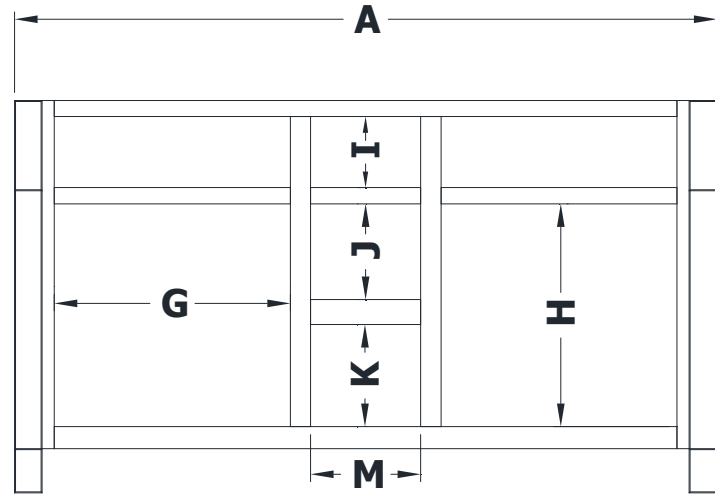

VANITY SPECIFICATIONS

Premier Molding Overlay Collections Estate, Fireside, Heirloom, and Nottingham

2 bowl 54" vanity bowl centers are 12" from each end. 2 bowl 60" vanity bowl centers are 13 1/2" from each end.

Cabinet height is 33 1/2". All dimensions are shown in inches rounded up or down to the nearest 1/8".

Also available in 18" deep, depth does not include doors and drawer fronts which add 3/4".

Model	A	B	C	D	E	F	G	H	I	J	K	M
BD5421M	54"	21 3/4"	21"	19 1/4"	5 3/4"	18 3/8"	17 1/8"	19 1/4"	6 1/8"	8 1/4"	8 3/4"	9 3/8"
BD6021M	60"	21 3/4"	21"	19 1/4"	5 3/4"	18 3/8"	25 3/8"	19 1/4"	6 1/8"	8 1/4"	8 3/4"	9 3/8"