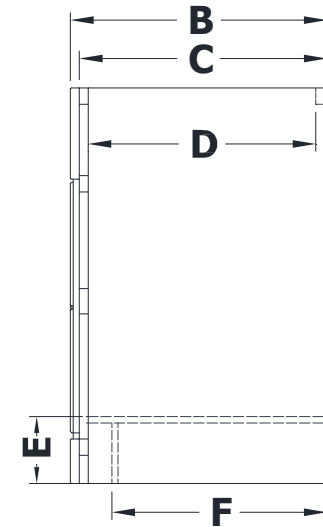

VANITY SPECIFICATIONS

Premier Molding Overlay Collections Estate, Fireside, Heirloom, and Nottingham

Cabinet height is 33 1/2". All dimensions are shown in inches rounded up or down to the nearest 1/8".

Also available in 18" deep, depth does not include doors and drawer fronts which add 3/4".

Model	A	B	C	D	E	F	G	H	I	J	K	M
BD4821F	48"	21 3/4"	21"	19 1/4"	5 3/4"	18 3/8"	17 1/8"	19"	6 1/8"	8 1/4"	8 3/4"	8"
BD5421F	54"	21 3/4"	21"	19 1/4"	5 3/4"	18 3/8"	17 1/8"	19"	6 1/8"	8 1/4"	8 3/4"	11"
BD6021F	60"	21 3/4"	21"	19 1/4"	5 3/4"	18 3/8"	23"	19"	6 1/8"	8 1/4"	8 3/4"	11"