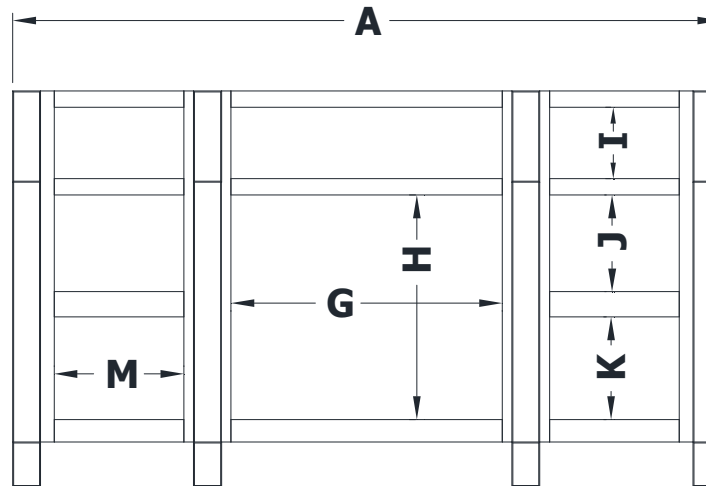

VANITY SPECIFICATIONS

Premier Molding Overlay Collections Estate, Fireside, Heirloom, and Nottingham

Cabinet height is 33 1/2". All dimensions are shown in inches rounded up or down to the nearest 1/8".

Also available in 18" deep, depth does not include doors and drawer fronts which add 3/4".

Model	A	B	C	D	E	F	G	H	I	J	K	M
BD4821F	48"	21 3/4"	21"	19 1/4"	5 3/4"	18 3/8"	17 1/8"	19"	6 1/8"	8 1/4"	8 3/4"	8"
BD5421F	54"	21 3/4"	21"	19 1/4"	5 3/4"	18 3/8"	17 1/8"	19"	6 1/8"	8 1/4"	8 3/4"	11"
BD6021F	60"	21 3/4"	21"	19 1/4"	5 3/4"	18 3/8"	23"	19"	6 1/8"	8 1/4"	8 3/4"	11"