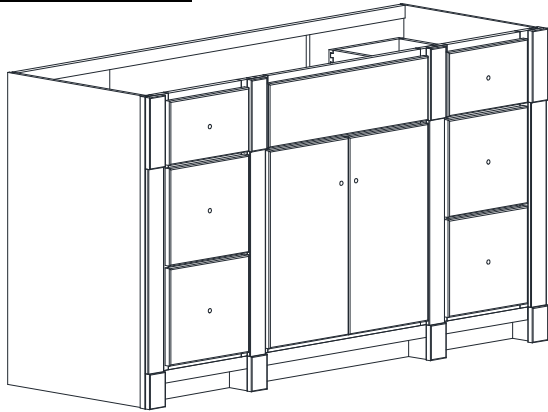

VANITY SPECIFICATIONS

Premier Molding Overlay Collections Estate, Fireside, Heirloom, and Nottingham

Cabinet height is 33 1/2". All dimensions are shown in inches rounded up or down to the nearest 1/8".

Also available in 18" deep, depth does not include doors and drawer fronts which add 3/4".

Model	A	B	C	D	E	F	G	H	I	J	K	M
BD4821F	48"	21 3/4"	21"	19 1/4"	5 3/4"	18 3/8"	17 1/8"	19"	6 1/8"	8 1/4"	8 3/4"	8"
BD5421F	54"	21 3/4"	21"	19 1/4"	5 3/4"	18 3/8"	17 1/8"	19"	6 1/8"	8 1/4"	8 3/4"	11"
BD6021F	60"	21 3/4"	21"	19 1/4"	5 3/4"	18 3/8"	23"	19"	6 1/8"	8 1/4"	8 3/4"	11"