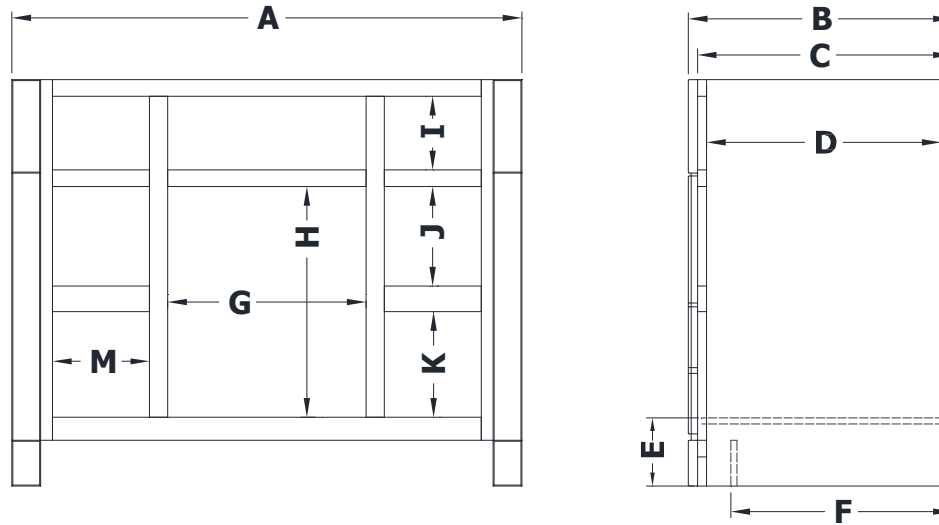

VANITY SPECIFICATIONS

Premier Molding Overlay Collections Estate, Fireside, Heirloom, and Nottingham

Cabinet height is 33 1/2". All dimensions are shown in inches rounded up or down to the nearest 1/8".

Also available in 18" deep, depth does not include doors and drawer fronts which add 3/4".

Model	A	B	C	D	E	F	G	H	I	J	K	M
BD4821E	48"	21 3/4"	21"	19 1/4"	5 3/4"	18 3/8"	20 1/4"	19"	6 1/8"	8 1/4"	8 3/4"	9 3/8"
BD5421E	54"	21 3/4"	21"	19 1/4"	5 3/4"	18 3/8"	23 1/8"	19"	6 1/8"	8 1/4"	8 3/4"	11"
BD6021E	60"	21 3/4"	21"	19 1/4"	5 3/4"	18 3/8"	25 3/8"	19"	6 1/8"	8 1/4"	8 3/4"	12 1/8"