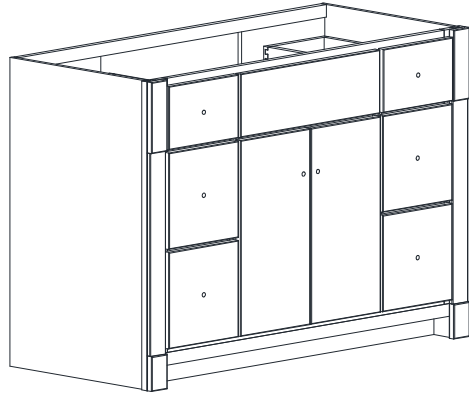

VANITY SPECIFICATIONS

Premier Molding Overlay Collections Estate, Fireside, Heirloom, and Nottingham

Cabinet height is 33 1/2". All dimensions are shown in inches rounded up or down to the nearest 1/8".

Also available in 18" deep, depth does not include doors and drawer fronts which add 3/4".

Model	A	B	C	D	E	F	G	H	I	J	K	M
BD4821E	48"	21 3/4"	21"	19 1/4"	5 3/4"	18 3/8"	20 1/4"	19"	6 1/8"	8 1/4"	8 3/4"	9 3/8"
BD5421E	54"	21 3/4"	21"	19 1/4"	5 3/4"	18 3/8"	23 1/8"	19"	6 1/8"	8 1/4"	8 3/4"	11"
BD6021E	60"	21 3/4"	21"	19 1/4"	5 3/4"	18 3/8"	25 3/8"	19"	6 1/8"	8 1/4"	8 3/4"	12 1/8"