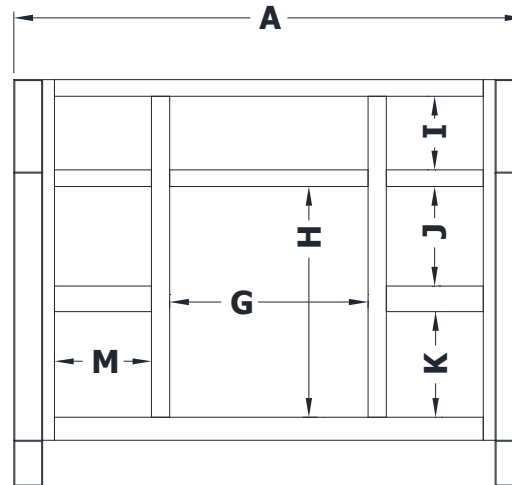

VANITY SPECIFICATIONS

Premier Molding Overlay Collections Estate, Fireside, Heirloom, and Nottingham

3D drawing shows hinged left. For hinged right, replace the "E" in position 7 of the model number with a "G".

Cabinet height is 33 1/2". All dimensions are shown in inches rounded up or down to the nearest 1/8".
Also available in 18" deep, depth does not include doors and drawer fronts which add 3/4".

Model	A	B	C	D	E	F	G	H	I	J	K	M
BD4221E	42	21 3/4"	21"	19 1/4"	5 3/4"	18 3/8"	16 1/4"	19"	6 1/8"	8 1/4"	8 3/4"	8"
BD4221G	42	21 3/4"	21"	19 1/4"	5 3/4"	18 3/8"	16 1/4"	19"	6 1/8"	8 1/4"	8 3/4"	8"