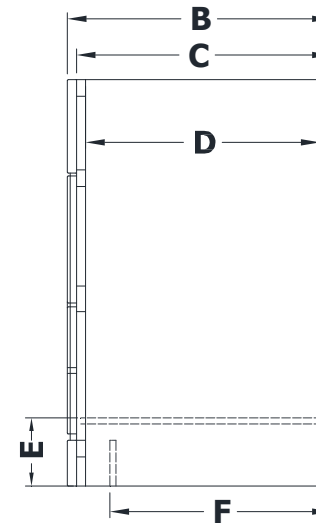

VANITY SPECIFICATIONS

Premier Molding Overlay Collections Estate, Fireside, Heirloom, and Nottingham

3D drawing shows hinged left. For hinged right, replace the "E" in position 7 of the model number with a "G".

Cabinet height is 33 1/2". All dimensions are shown in inches rounded up or down to the nearest 1/8".
Also available in 18" deep, depth does not include doors and drawer fronts which add 3/4".

Model	A	B	C	D	E	F	G	H	I	J	K	M
BD4221E	42	21 3/4"	21"	19 1/4"	5 3/4"	18 3/8"	16 1/4"	19"	6 1/8"	8 1/4"	8 3/4"	8"
BD4221G	42	21 3/4"	21"	19 1/4"	5 3/4"	18 3/8"	16 1/4"	19"	6 1/8"	8 1/4"	8 3/4"	8"