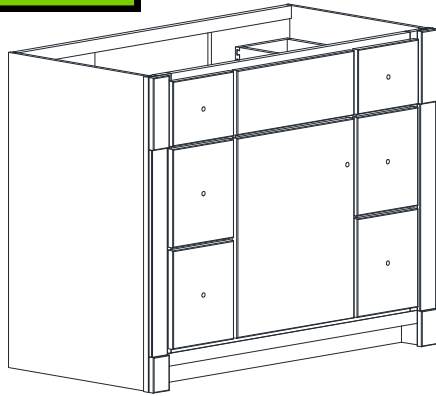

VANITY SPECIFICATIONS

Premier Molding Overlay Collections Estate, Fireside, Heirloom, and Nottingham

3D drawing shows hinged left. For hinged right, replace the "E" in position 7 of the model number with a "G".

Cabinet height is 33 1/2". All dimensions are shown in inches rounded up or down to the nearest 1/8".
Also available in 18" deep, depth does not include doors and drawer fronts which add 3/4".

Model	A	B	C	D	E	F	G	H	I	J	K	M
BD4221E	42	21 3/4"	21"	19 1/4"	5 3/4"	18 3/8"	16 1/4"	19"	6 1/8"	8 1/4"	8 3/4"	8"
BD4221G	42	21 3/4"	21"	19 1/4"	5 3/4"	18 3/8"	16 1/4"	19"	6 1/8"	8 1/4"	8 3/4"	8"