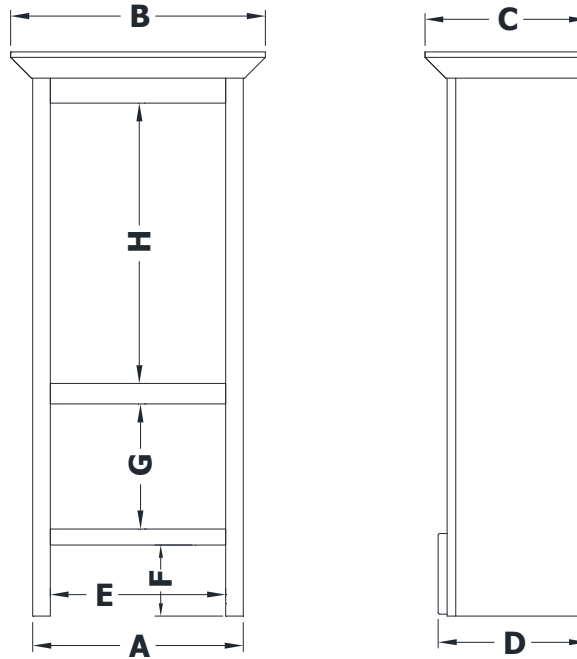

COUNTER WALL CABINET SPECIFICATIONS

Premier Overlay Collections Ashford, Gentry, Lambiere, Yorkshire, and Zephyr

Cabinet height is 48 1/8". All dimensions are shown in inches rounded up or down to the nearest 1/8".
This model is standard with 1 adjustable shelf.

Model	A	B	C	D	E	F	G	H
TY1512-	15"	18 3/4"	13 7/8"	12 3/4"	12 3/8"	6"	10 3/4"	23 7/8"
TY1812-	18"	21 3/4"	13 7/8"	12 3/4"	15 1/4"	6"	10 3/4"	23 7/8"
TY2412-	24"	27 3/4"	13 7/8"	12 3/4"	21"	6"	10 3/4"	23 7/8"