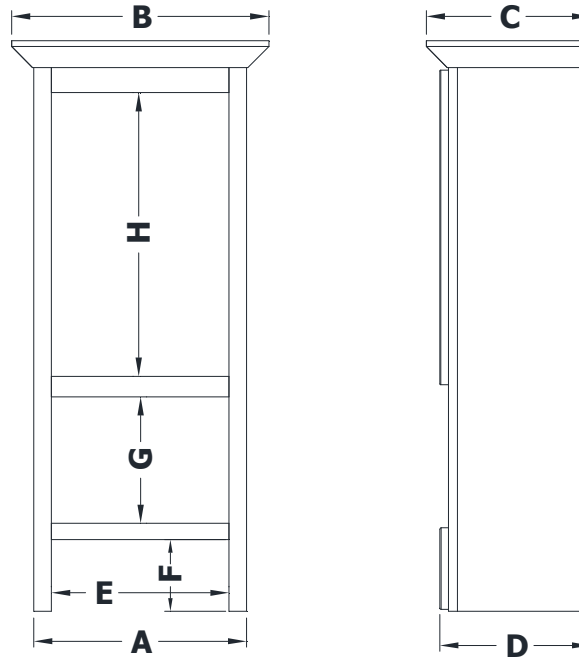

# COUNTER WALL CABINET SPECIFICATIONS

## Premier Overlay Collections Ashford, Gentry, Lambiere, Yorkshire, and Zephyr

3D drawing shows drawers right. For drawers left, replace the "R" in position 7 of the model number with a "L".

Cabinet height is 48 1/8". All dimensions are shown in inches rounded up or down to the nearest 1/8".  
This model is standard with 1 adjustable shelves.

Model	A	B	C	D	E	F	G	H
TX1512L	15"	18 3/4"	13 7/8"	12 3/4"	12 3/8"	6"	10 3/4"	23 7/8"
TX1812L	18"	21 3/4"	13 7/8"	12 3/4"	15 1/4"	6"	10 3/4"	23 7/8"
TX2412L	24"	27 3/4"	13 7/8"	12 3/4"	21"	6"	10 3/4"	23 7/8"