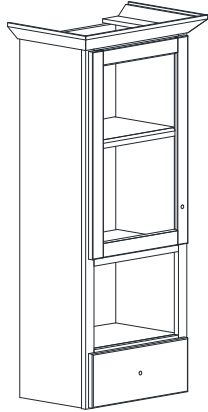

# COUNTER WALL CABINET SPECIFICATIONS

## Premier Overlay Collections Ashford, Gentry, Lambiere, Yorkshire, and Zephyr

3D drawing shows drawers right. For drawers left, replace the "R" in position 7 of the model number with a "L".

Cabinet height is 48 1/8". All dimensions are shown in inches rounded up or down to the nearest 1/8".  
This model is standard with 1 adjustable shelves.

Model	A	B	C	D	E	F	G	H
TX1512L	15"	18 3/4"	13 7/8"	12 3/4"	12 3/8"	6"	10 3/4"	23 7/8"
TX1812L	18"	21 3/4"	13 7/8"	12 3/4"	15 1/4"	6"	10 3/4"	23 7/8"
TX2412L	24"	27 3/4"	13 7/8"	12 3/4"	21"	6"	10 3/4"	23 7/8"