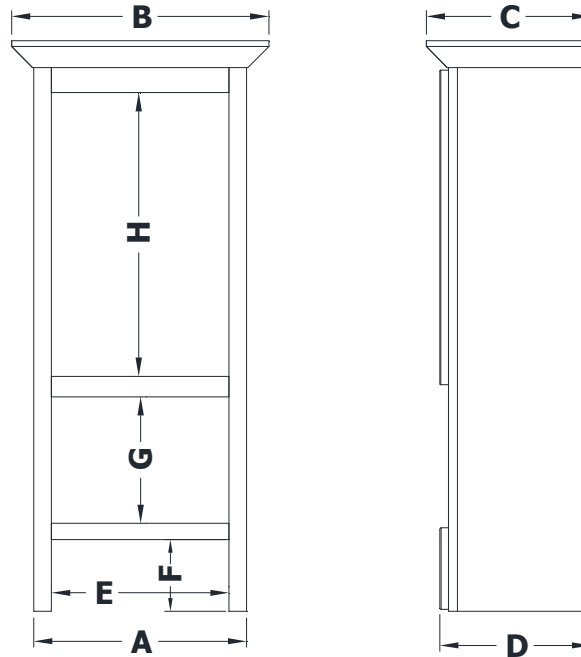

COUNTER WALL CABINET SPECIFICATIONS

Premier Overlay Collections Ashford, Gentry, Lambiere, Yorkshire, and Zephyr

Cabinet height is 48 1/8". All dimensions are shown in inches rounded up or down to the nearest 1/8".
This model is standard with 1 adjustable shelves.

Model	A	B	C	D	E	F	G	H
TX3012-	30"	33 3/4"	13 7/8"	12 3/4"	27"	6"	10 3/4"	23 7/8"