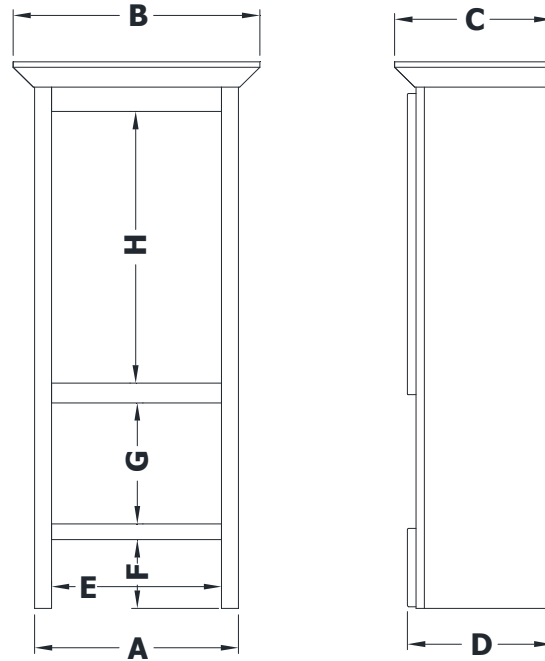

COUNTER WALL CABINET SPECIFICATIONS

Premier Overlay Collections Ashford, Gentry, Lambiere, Yorkshire, and Zephyr

Cabinet height is 48 1/8". All dimensions are shown in inches rounded up or down to the nearest 1/8".
This model is standard with 1 adjustable shelves.

Model	A	B	C	D	E	F	G	H
TP3012-	30"	33 3/4"	13 7/8"	12 3/4"	27"	6"	10 3/4"	23 7/8"