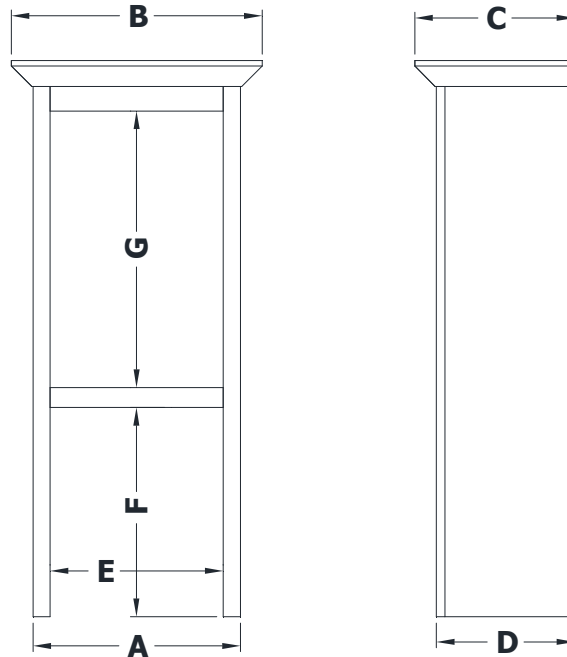

COUNTER WALL CABINET SPECIFICATIONS

Premier Overlay Collections Ashford, Gentry, Lambiere, Yorkshire, and Zephyr

Cabinet height is 48 1/8". All dimensions are shown in inches rounded up or down to the nearest 1/8".

Available in 11" deep, depth does not include doors and drawer fronts which add 3/4".

For 11" deep models, place the "10" in positions 5-6 of the model number.

This model is standard with 2 adjustable shelves.

Model	A	B	C	D	E	F	G
TM1512-	15"	18 3/4"	13 7/8"	12"	12 3/8"	18 1/8"	23 7/8"
TM1812-	18"	21 3/4"	13 7/8"	12"	15 1/4"	18 1/8"	23 7/8"
TM2112-	21"	24 3/4"	13 7/8"	12"	18"	18 1/8"	23 7/8"
TM2412-	24"	27 3/4"	13 7/8"	12"	21"	18 1/8"	23 7/8"
TM2712-	27"	30 3/4"	13 7/8"	12"	24"	18 1/8"	23 7/8"
TM3012-	30"	33 3/4"	13 7/8"	12"	27"	18 1/8"	23 7/8"