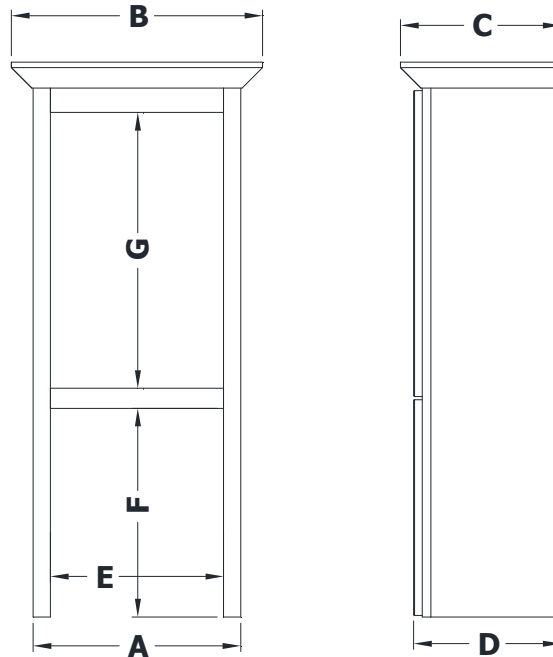

COUNTER WALL CABINET SPECIFICATIONS

Premier Overlay Collections Ashford, Gentry, Lambiere, Yorkshire, and Zephyr

Cabinet height is 48 1/8". All dimensions are shown in inches rounded up or down to the nearest 1/8".

Available in 11" deep, depth does not include doors and drawer fronts which add 3/4".

For 11" deep models, place the "10" in positions 5-6 of the model number.

This model is standard with 2 adjustable shelves.

Model	A	B	C	D	E	F	G
TL3012-	30"	33 3/4"	13 7/8"	12 3/4"	27"	18 1/8"	23 7/8"