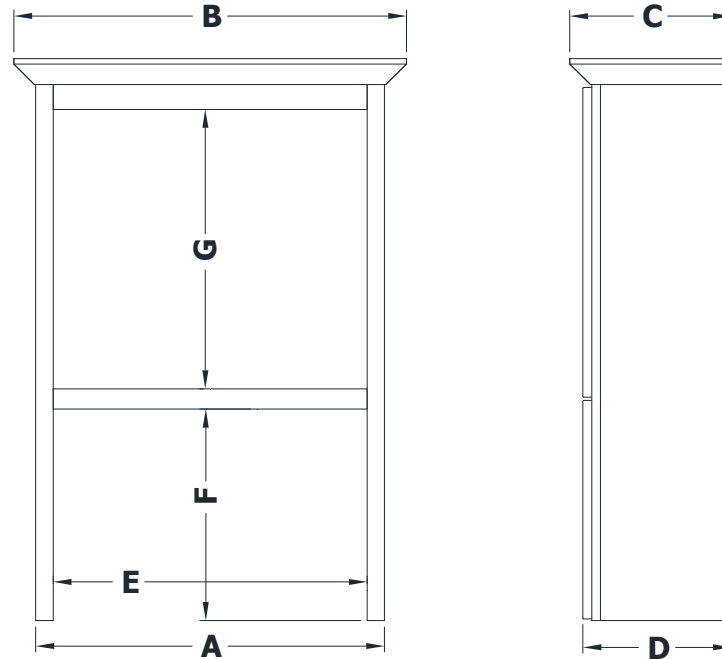

COUNTER WALL CABINET SPECIFICATIONS

Premier Overlay Collections Ashford, Gentry, Lambiere, Yorkshire, and Zephyr

Cabinet height is 48 1/8". All dimensions are shown in inches rounded up or down to the nearest 1/8".

Available in 11" deep, depth does not include doors and drawer fronts which add 3/4".

For 11" deep models, place the "11" in positions 5-6 of the model number.

This model is standard with 2 adjustable shelves.

Model	A	B	C	D	E	F	G
TJ3012-	30"	33 3/4"	13 7/8"	12 3/4"	27"	18 1/8"	23 7/8"