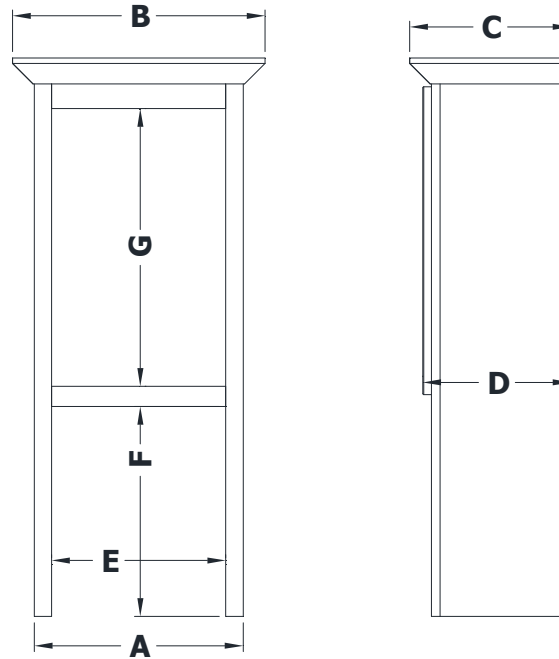

COUNTER WALL CABINET SPECIFICATIONS

Premier Overlay Collections Ashford, Gentry, Lambiere, Yorkshire, and Zephyr

Cabinet height is 48 1/8". All dimensions are shown in inches rounded up or down to the nearest 1/8".

Available in 11" deep, depth does not include doors and drawer fronts which add 3/4".

For 11" deep models, place the "11" in positions 5-6 of the model number.

This model is standard with 2 adjustable shelves.

Model	A	B	C	D	E	F	G
TG3012-	30"	33 3/4"	13 7/8"	12 3/4"	27"	18 1/8"	23 7/8"