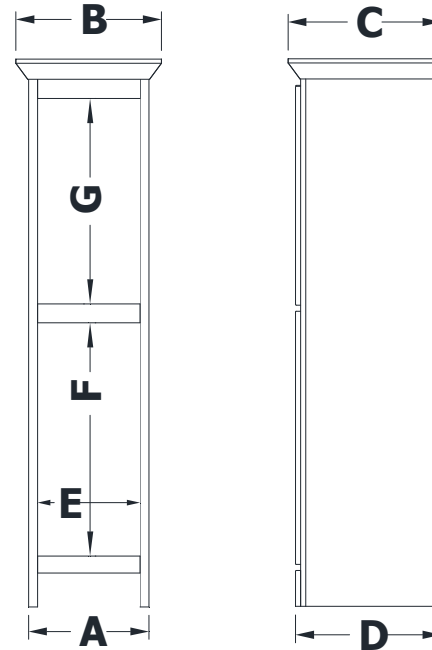

# LINEN CABINET SPECIFICATIONS

## Premier Overlay Collections Ashford, Gentry, Lambiere, Yorkshire, and Zephyr

3D drawing shows hinged left. For hinged right, replace the "L" in position 7 of the model number with a "R".

Cabinet height is 61 1/4". All dimensions are shown in inches rounded up or down to the nearest 1/8". Available in 6 3/4", 9 3/4", 12 3/4", 15 3/4", and 18 3/4" deep, depth does not include doors and drawer fronts which add 3/4".

Model	A	B	C	D	E	F	G
LS1521L	15"	18 3/4"	22 7/8"	21 3/4"	12 1/2"	26 1/8"	23"
LS1821L	18"	21 3/4"	22 7/8"	21 3/4"	15 1/4"	26 1/8"	23"
LS2121L	21"	24 3/4"	22 7/8"	21 3/4"	18"	26 1/8"	23"
LS2421L	24"	27 3/4"	22 7/8"	21 3/4"	21"	26 1/8"	23"