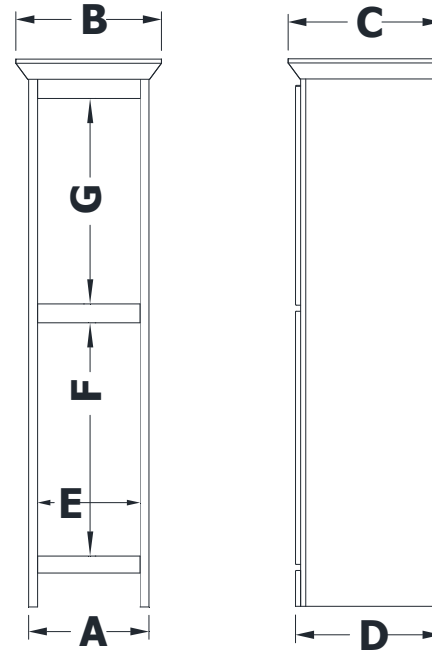

LINEN CABINET SPECIFICATIONS

Premier Overlay Collections Ashford, Gentry, Lambiere, Yorkshire, and Zephyr

3D drawing shows hinged left. For hinged right, replace the "L" in position 7 of the model number with a "R".

Cabinet height is 61 1/4". All dimensions are shown in inches rounded up or down to the nearest 1/8". Available in 6 3/4", 9 3/4", 12 3/4", 15 3/4", and 18 3/4" deep, depth does not include doors and drawer fronts which add 3/4".

Model	A	B	C	D	E	F	G
LR1821L	18"	21 3/4"	22 7/8"	21 3/4"	15 1/4"	26 1/8"	23"