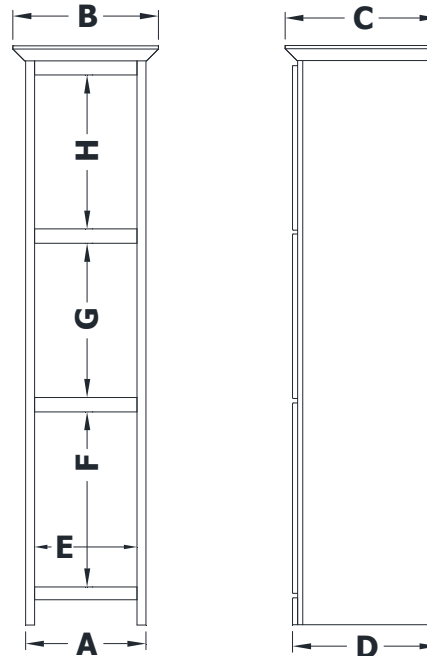

LINEN CABINET SPECIFICATIONS

Premier Overlay Collections Ashford, Gentry, Lambiere, Yorkshire, and Zephyr

3D drawing shows hinged left. For hinged right, replace the "L" in position 7 of the model number with a "R".

Cabinet height is 86 1/4". All dimensions are shown in inches rounded up or down to the nearest 1/8". Available in 6", 9", 12", 15", 18", 21" and 24" deep, depth does not include doors and drawer fronts which add 3/4".

Model	A	B	C	D	E	F	G	H
LP1821L	18"	21 3/4"	22 7/8"	21 3/4"	15 1/4"	26 1/8"	23"	22 7/8"
LP2121L	21"	24 3/4"	22 7/8"	21 3/4"	18"	26 1/8"	23"	22 7/8"
LP2421L	24"	27 3/4"	22 7/8"	21 3/4"	21"	26 1/8"	23"	22 7/8"