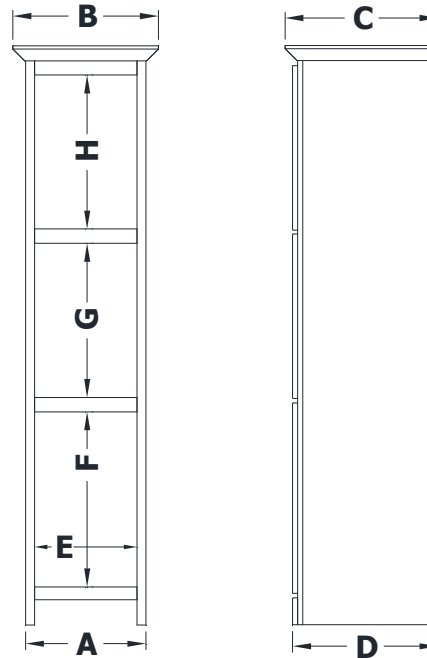

LINEN CABINET SPECIFICATIONS

Premier Overlay Collections
 Ashford, Gentry, Lambiere, Yorkshire, and Zephyr

Cabinet height is 86 1/4". All dimensions are shown in inches rounded up or down to the nearest 1/8". Available in 6", 9", 12", 15", 18", 21" and 24" deep, depth does not include doors and drawer fronts which add 3/4".

Model	A	B	C	D	E	F	G	H
LJ2421-	24"	27 3/4"	22 7/8"	21 3/4"	21"	26 1/8"	23"	22 7/8"