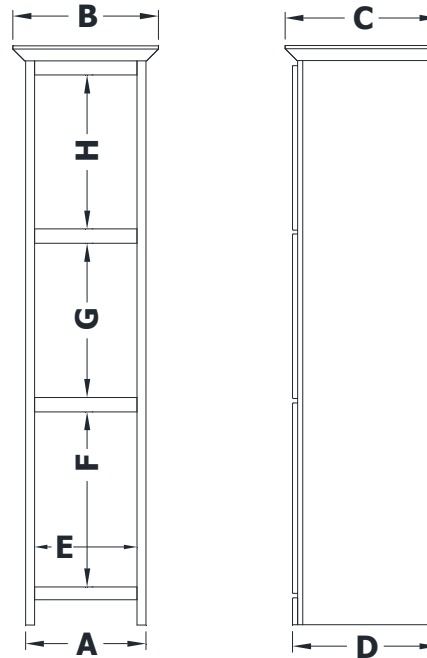

LINEN CABINET SPECIFICATIONS

Premier Overlay Collections Ashford, Gentry, Lambiere, Yorkshire and Zephyr

3D drawing shows hinged left. For hinged right, replace the "L" in position 7 of the model number with a "R".

Cabinet height is 86 1/4". All dimensions are shown in inches rounded up or down to the nearest 1/8". Available in 24" deep, depth does not include doors and drawer fronts which add 3/4".

Model	A	B	C	D	E	F	G	H
LH1821L	18"	21 3/4"	22 7/8"	21 3/4"	15 1/4"	26 1/8"	23"	22 7/8"