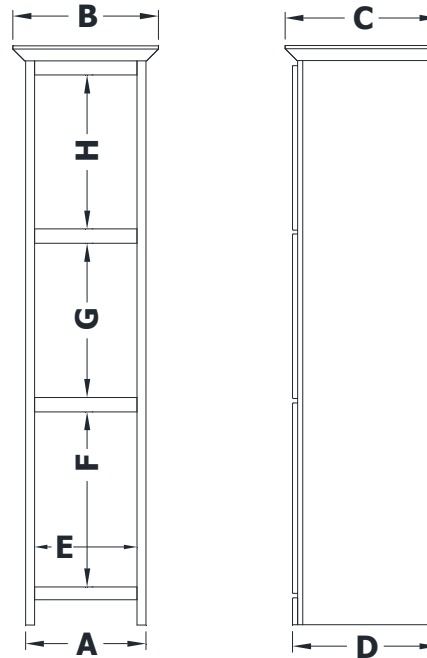

LINEN CABINET SPECIFICATIONS

Premier Overlay Collections Ashford, Gentry, Lambiere, Yorkshire, and Zephyr

3D drawing shows hinged left. For hinged right, replace the "L" in position 7 of the model number with a "R".

Cabinet height is 86 1/4". All dimensions are shown in inches rounded up or down to the nearest 1/8". Available in 6", 9", 12", 15", 18", 21" and 24" deep, depth does not include doors and drawer fronts which add 3/4".

Model	A	B	C	D	E	F	G	H
LG1821L	18"	21 3/4"	22 7/8"	21 3/4"	15 1/4"	26 1/8"	23"	22 7/8"