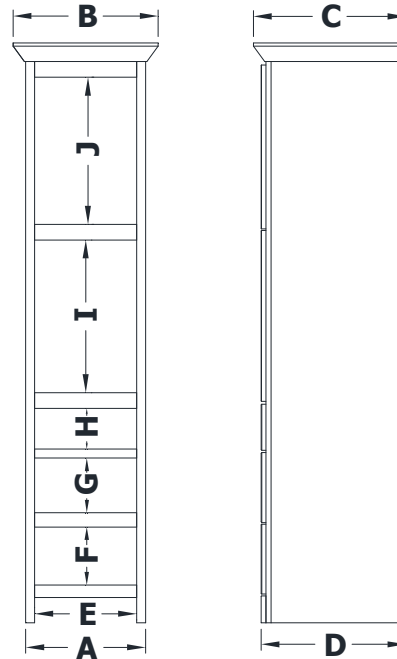

LINEN CABINET SPECIFICATIONS

Premier Overlay Collections Ashford, Gentry, Lambiere, Yorkshire, and Zephyr

Cabinet height is 86 1/4". All dimensions are shown in inches rounded up or down to the nearest 1/8". Available in 15", 18", 21" and 24" deep, depth does not include doors and drawer fronts which add 3/4".

Model	A	B	C	D	E	F	G	H	I	J
LF2421-	24"	27 3/4"	22 7/8"	21 3/4"	21"	8 3/4"	8 1/4"	6 1/8"	22 7/8"	22"