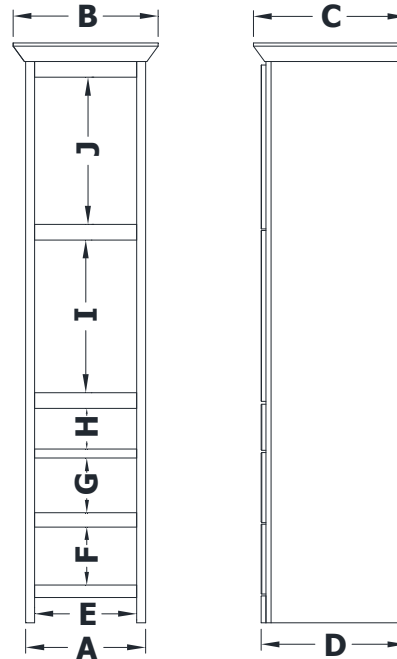

LINEN CABINET SPECIFICATIONS

Premier Overlay Collections Ashford, Gentry, Lambiere, Yorkshire, and Zephyr

3D drawing shows hinged left. For hinged right, replace the "L" in position 7 of the model number with a "R".

Cabinet height is 86 1/4". All dimensions are shown in inches rounded up or down to the nearest 1/8". Available in 15", 18", 21" and 24" deep, depth does not include doors and drawer fronts which add 3/4".

Model	A	B	C	D	E	F	G	H	I	J
LD1821L	18"	21 3/4"	22 7/8"	21 3/4"	15 1/4"	8 3/4"	8 1/4"	6 1/8"	22 7/8"	22"
LD2121L	21"	24 3/4"	22 7/8"	21 3/4"	18"	8 3/4"	8 1/4"	6 1/8"	22 7/8"	22"
LD2421L	24"	27 3/4"	22 7/8"	21 3/4"	21"	8 3/4"	8 1/4"	6 1/8"	22 7/8"	22"