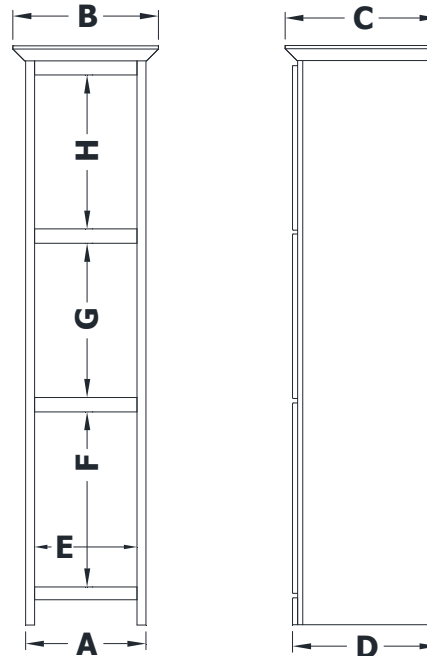

LINEN CABINET SPECIFICATIONS

Premier Overlay Collections Ashford, Gentry, Lambiere, Yorkshire and Zephyr

3D drawing shows hinged left. For hinged right, replace the "L" in position 7 of the model number with a "R".

Cabinet height is 86 1/4". All dimensions are shown in inches rounded up or down to the nearest 1/8".

Available in 6", 9", 12", 15", 18", and 21". For reference C & D on these models subtract 3" for 18" deep models, 6" for 15" deep models, 9" for 12" deep models, 12" for 9" deep models and 15" for 6" deep models.

Model	A	B	*C	D	E	F	G	H
LC1521L	15"	18 3/4"	22 7/8"	21 3/4"	12 3/8"	26 1/8"	23"	22 7/8"
LC1821L	18"	21 3/4"	22 7/8"	21 3/4"	15 1/4"	26 1/8"	23"	22 7/8"
LC2121L	21"	24 3/4"	22 7/8"	21 3/4"	18"	26 1/8"	23"	22 7/8"
LC2421L	24"	27 3/4"	22 7/8"	21 3/4"	21"	26 1/8"	23"	22 7/8"