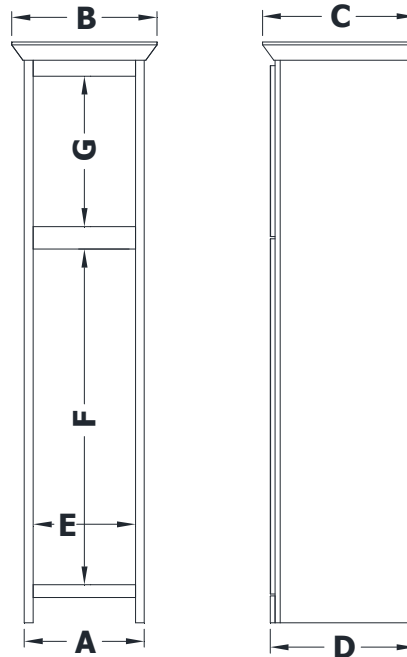

LINEN CABINET SPECIFICATIONS

Premier Overlay Collections Ashford, Gentry, Lambiere, Yorkshire, and Zephyr

3D drawing shows hinged left. For hinged right, replace the "L" in position 7 of the model number with a "R".

Cabinet height is 86 1/4". All dimensions are shown in inches rounded up or down to the nearest 1/8". Available in 6", 9", 12", 15", 18", 21" and 24" deep, depth does not include doors and drawer fronts which add 3/4".

Model	A	B	C	D	E	F	G
LB1821L	18"	21 3/4"	22 7/8"	21 3/4"	15 1/4"	50 1/4"	22 1/2"
LB2121L	21"	24 3/4"	22 7/8"	21 3/4"	18"	50 1/4"	22 1/2"