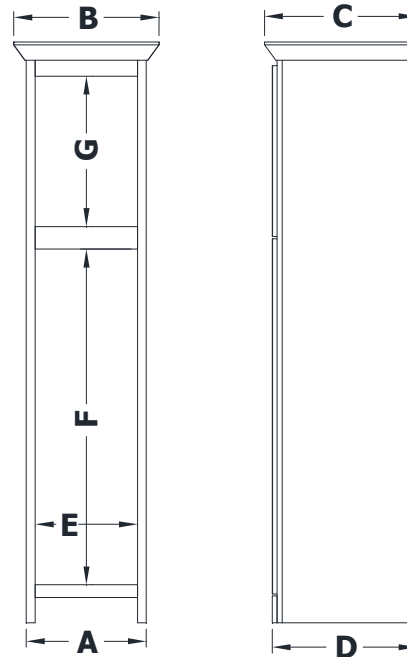

LINEN CABINET SPECIFICATIONS

Premier Overlay Collections Ashford, Gentry, Lambiere, Yorkshire, and Zephyr

Cabinet height is 86 1/4". All dimensions are shown in inches rounded up or down to the nearest 1/8". Available in 6", 9", 12", 15", 18", 21" and 24" deep, depth does not include doors and drawer fronts which add 3/4".

| Model | A | B | C | D | E | F | G |
|---------|-----|---------|---------|---------|-----|---------|---------|
| LB2421- | 24" | 27 3/4" | 22 7/8" | 21 3/4" | 21" | 50 1/4" | 22 1/2" |