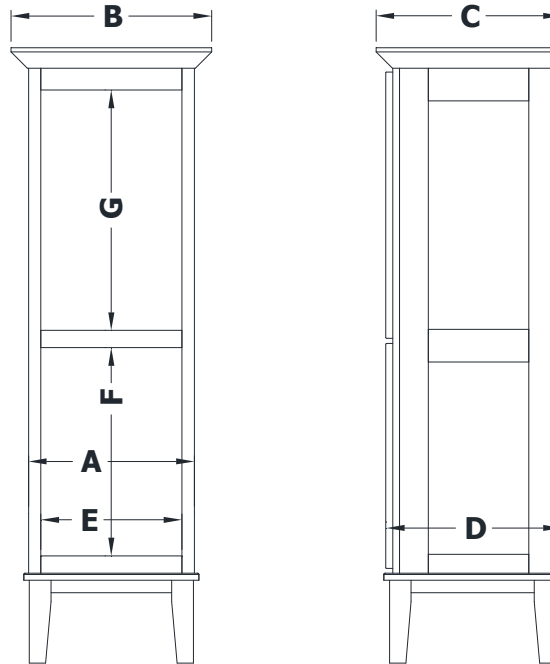

LINEN TOWERS WITH LEGS CABINET SPECIFICATIONS

Premier Overlay Collections

Ashford, Gentry, Lambiere, Yorkshire, and Zephyr

3D drawing shows drawers right. For drawers left, replace the "R" in position 7 of the model number with a "L".

Cabinet height is 66 7/8". All dimensions are shown in inches rounded up or down to the nearest 1/8".

Available in 15" and 21" depth, depth does not include doors and drawer fronts which add 3/4".

For 15" or 21" deep models, place the "15" or 21" in positions 5-6 of the model number.

This model is standard with 3 adjustable shelves.

The sill adds 1" to the width and depth.

Model	A	B	C	D	E	F	G
DL1818L	18"	21 3/4"	20"	18 3/4"	15 1/4"	22 1/4"	26 1/8"