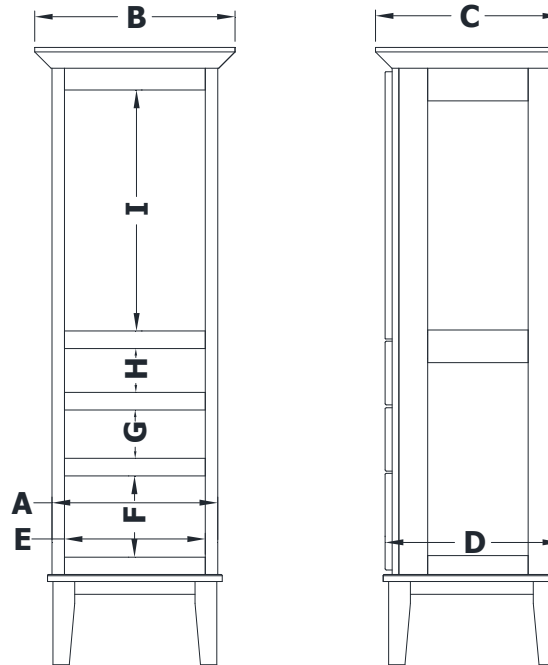

LINEN TOWERS WITH LEGS CABINET SPECIFICATIONS

Premier Overlay Collections

Ashford, Gentry, Lambiere, Yorkshire, and Zephyr

3D drawing shows drawers right. For drawers left, replace the "R" in position 7 of the model number with a "L".

Cabinet height is 66 7/8". All dimensions are shown in inches rounded up or down to the nearest 1/8".

Available in 15" and 21" depth, depth does not include doors and drawer fronts which add 3/4".

For 15" or 21" deep models, place the "15" or 21" in positions 5-6 of the model number.

This model is standard with 2 adjustable shelves.

The sill adds 1" to the width and depth.

Model	A	B	C	D	E	F	G	H	I
DL1818D	18"	21 3/4"	20"	18 3/4"	15 1/4"	8 3/4"	5 1/4"	4 3/4"	26 1/8"