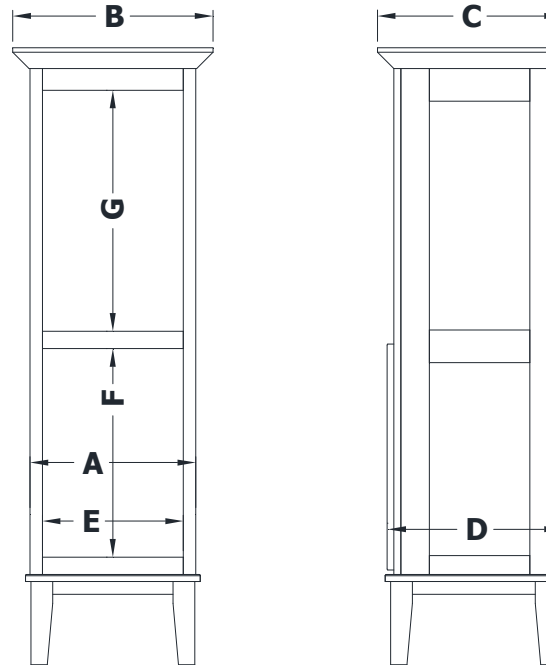

# LINEN TOWERS WITH LEGS CABINET SPECIFICATIONS

### Ashford, Gentry, Lambiere, Yorkshire, and Zephyr

3D drawing shows drawers right. For drawers left, replace the "R" in position 7 of the model number with a "L".

Cabinet height is 66 7/8". All dimensions are shown in inches rounded up or down to the nearest 1/8".

Available in 15" and 21" depth, depth does not include doors and drawer fronts which add 3/4".

For 15" or 21" deep models, place the "15" or 21" in positions 5-6 of the model number.

This model is standard with 3 adjustable shelves.

The sill adds 1" to the width and depth.

Model	A	B	C	D	E	F	G
DK1818L	18"	21 3/4"	20"	18 3/4"	15 1/4"	22 1/4"	26 1/8"