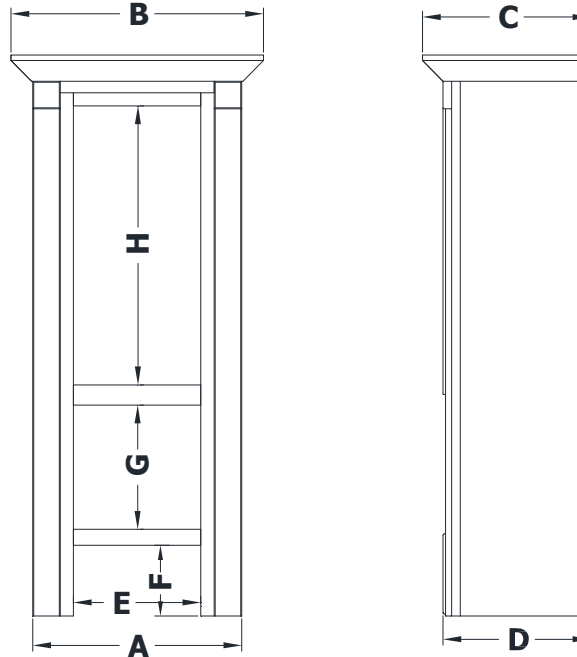

# COUNTER WALL CABINET SPECIFICATIONS

## Premier Molding Overlay Collections Estate, Fireside, Heirloom, and Nottingham

Cabinet height is 48 1/8". All dimensions are shown in inches rounded up or down to the nearest 1/8".  
This model is standard with 1 adjustable shelf.

Model	A	B	C	D	E	F	G	H
TY1512-	15"	18 3/4"	13 7/8"	12 3/4"	8"	6"	10 3/4"	23 7/8"
TY1812-	18"	21 3/4"	13 7/8"	12 3/4"	11"	6"	10 3/4"	23 7/8"
TY2112-	21"	24 3/4"	13 7/8"	12 3/4"	13 5/8"	6"	10 3/4"	23 7/8"
TY2412-	24"	27 3/4"	13 7/8"	12 3/4"	17 1/8"	6"	10 3/4"	23 7/8"
TY2712-	27"	30 3/4"	13 7/8"	12 3/4"	20 1/8"	6"	10 3/4"	23 7/8"
TY3012-	30"	33 3/4"	13 7/8"	12 3/4"	23"	6"	10 3/4"	23 7/8"