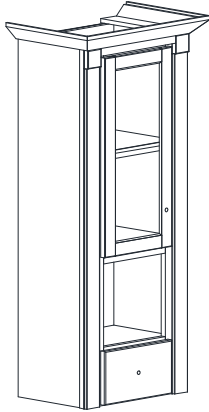

COUNTER WALL CABINET SPECIFICATIONS

Premier Molding Overlay Collections Estate, Fireside, Heirloom, and Nottingham

3D drawing shows drawers right. For drawers left, replace the "R" in position 7 of the model number with a "L".

Cabinet height is 48 1/8". All dimensions are shown in inches rounded up or down to the nearest 1/8".
This model is standard with 1 adjustable shelf.

Model	A	B	C	D	E	F	G	H
TX1512L	15"	15 3/4"	13 7/8"	12 3/4"	8"	6"	10 3/4"	23 7/8"
TX1812L	18"	18 3/4"	13 7/8"	12 3/4"	11"	6"	10 3/4"	23 7/8"
TX2412L	24"	24 3/4"	13 7/8"	12 3/4"	17 1/8"	6"	10 3/4"	23 7/8"