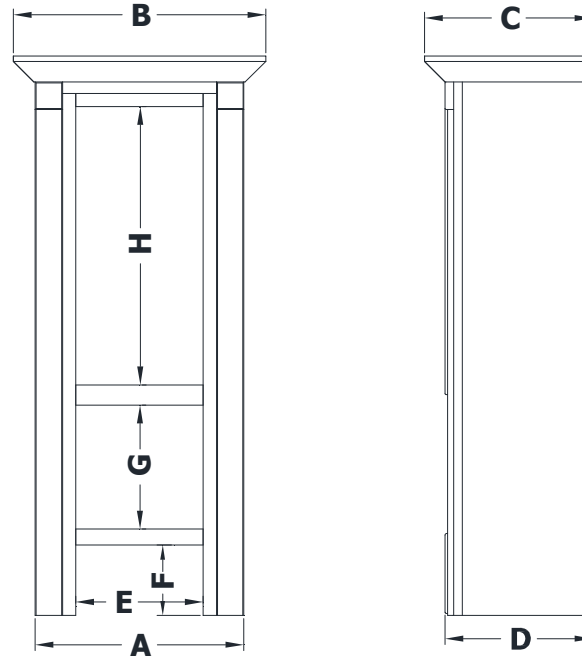

COUNTER WALL CABINET SPECIFICATIONS

Premier Molding Overlay Collections Estate, Fireside, Heirloom, and Nottingham

3D drawing shows drawers right. For drawers left, replace the "R" in position 7 of the model number with a "L".

Cabinet height is 48 1/8". All dimensions are shown in inches rounded up or down to the nearest 1/8".
This model is standard with 1 adjustable shelf.

Model	A	B	C	D	E	F	G	H
TX1512L	15"	15 3/4"	13 7/8"	12 3/4"	8"	6"	10 3/4"	23 7/8"
TX1812L	18"	18 3/4"	13 7/8"	12 3/4"	11"	6"	10 3/4"	23 7/8"
TX2412L	24"	24 3/4"	13 7/8"	12 3/4"	17 1/8"	6"	10 3/4"	23 7/8"