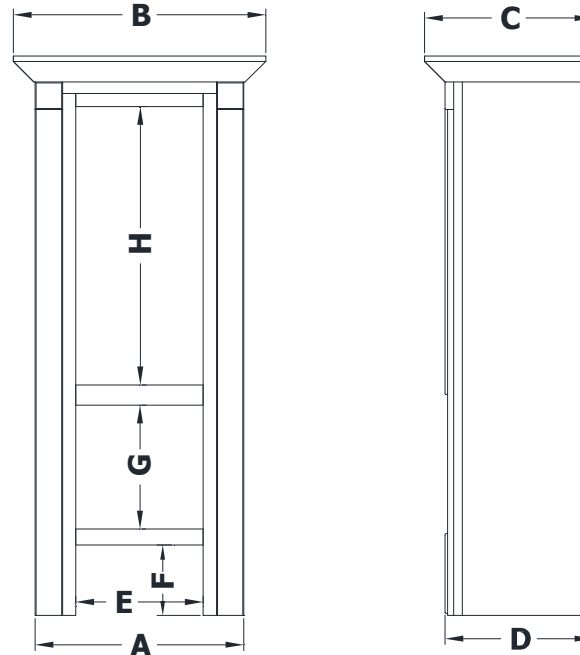

COUNTER WALL CABINET SPECIFICATIONS

Premier Molding Overlay Collections Estate, Fireside, Heirloom, and Nottingham

Cabinet height is 48 1/8". All dimensions are shown in inches rounded up or down to the nearest 1/8".
This model is standard with 1 adjustable shelf.

Model	A	B	C	D	E	F	G	H
TX3012-	30"	33 3/4"	13 7/8"	12 3/4"	23"	6"	10 3/4"	23 7/8"