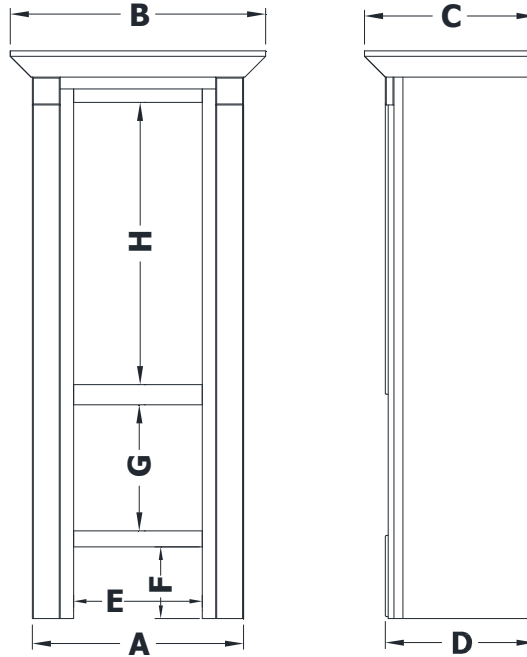

COUNTER WALL CABINET SPECIFICATIONS

Premier Molding Overlay Collections Estate, Fireside, Heirloom, and Nottingham

Cabinet height is 48 1/8". All dimensions are shown in inches rounded up or down to the nearest 1/8".
This model is standard with 1 adjustable shelves.

Model	A	B	C	D	E	F	G	H
TP3012-	30"	33 3/4"	13 7/8"	12 3/4"	23"	6"	10 3/4"	23 7/8"