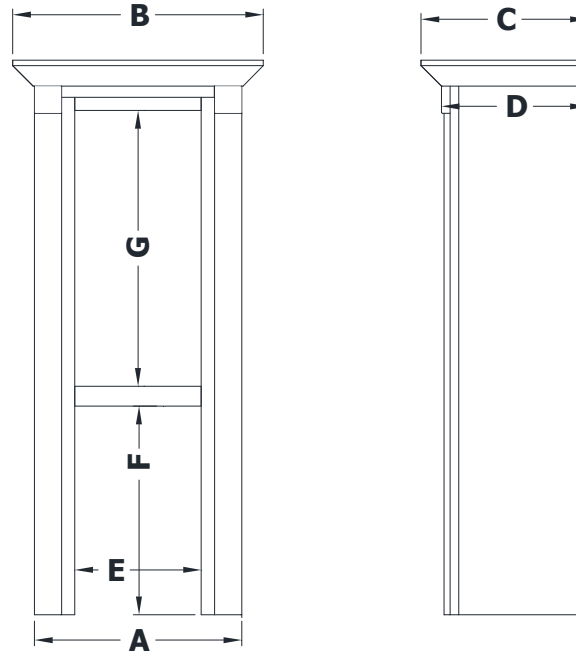

COUNTER WALL CABINET SPECIFICATIONS

Premier Molding Overlay Collections Estate, Fireside, Heirloom, and Nottingham

Cabinet height is 48 1/8". All dimensions are shown in inches rounded up or down to the nearest 1/8".

Also available in 11" deep, depth does not include doors and drawer fronts which add 3/4".

For 11" deep models, place the "10" in positions 5-6 of the model number.

This model is standard with 2 adjustable shelves.

Model	A	B	C	D	E	F	G
TM1512L	15"	18 3/4"	13 7/8"	12 3/4"	8"	18 1/8"	23 7/8"
TM1812L	18"	21 3/4"	13 7/8"	12 3/4"	11"	18 1/8"	23 7/8"
TM2112L	21"	24 3/4"	13 7/8"	12 3/4"	13 5/8"	18 1/8"	23 7/8"
TM2412L	24"	27 3/4"	13 7/8"	12 3/4"	17 1/8"	18 1/8"	23 7/8"
TM2712-	27"	30 3/4"	13 7/8"	12 3/4"	20 1/8"	18 1/8"	23 7/8"
TM3012-	30"	33 3/4"	13 7/8"	12 3/4"	23"	18 1/8"	23 7/8"