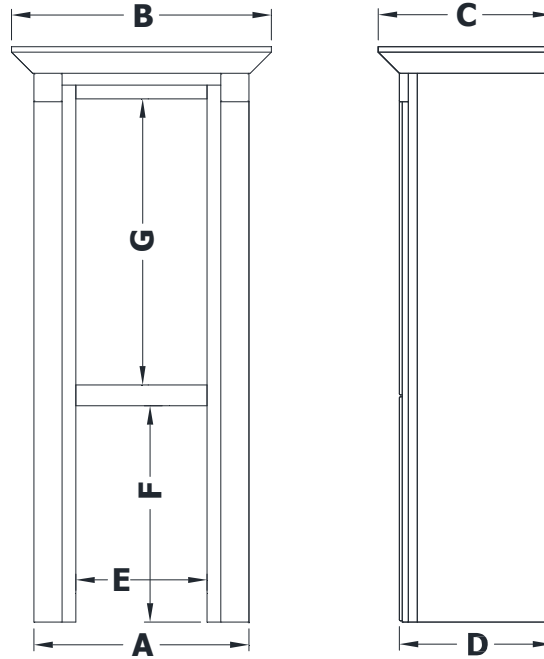

# COUNTER WALL CABINET SPECIFICATIONS

## Premier Molding Overlay Collections Estate, Fireside, Heirloom, and Nottingham

3D drawing shows drawers right. For drawers left, replace the "R" in position 7 of the model number with a "L".

Cabinet height is 48 1/8". All dimensions are shown in inches rounded up or down to the nearest 1/8".

Also available in 11" deep, depth does not include doors and drawer fronts which add 3/4".

For 11" deep models, place the "10" in positions 5-6 of the model number.

This model is standard with 2 adjustable shelves.

Model	A	B	C	D	E	F	G
TL1512L	15"	18 3/4"	13 7/8"	12 3/4"	8"	18 1/8"	23 7/8"
TL1812L	18"	21 3/4"	13 7/8"	12 3/4"	11"	18 1/8"	23 7/8"
TL2412L	24"	27 3/4"	13 7/8"	12 3/4"	17 1/8"	18 1/8"	23 7/8"