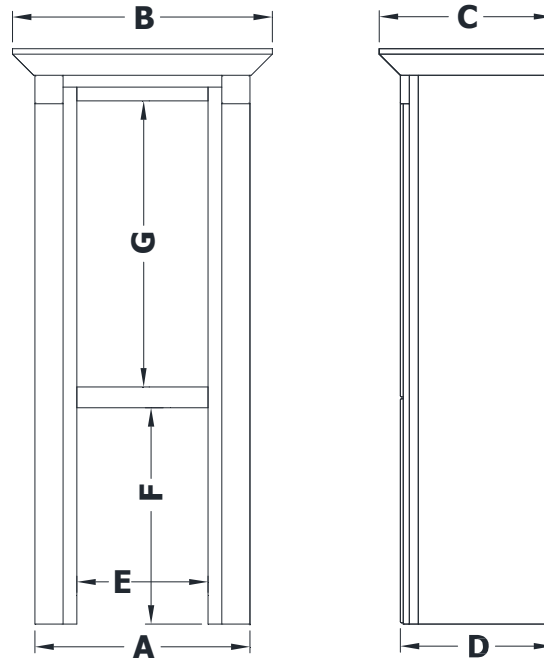

# COUNTER WALL CABINET SPECIFICATIONS

## Premier Molding Overlay Collections Estate, Fireside, Heirloom, and Nottingham

Cabinet height is 48 1/8". All dimensions are shown in inches rounded up or down to the nearest 1/8".

Also available in 11" deep, depth does not include doors and drawer fronts which add 3/4".

For 11" deep models, place the "11" in positions 5-6 of the model number.

This model is standard with 2 adjustable shelves.

Model	A	B	C	D	E	F	G
TL3012-	30"	33 3/4"	13 7/8"	12 3/4"	23"	18 1/8"	23 7/8"