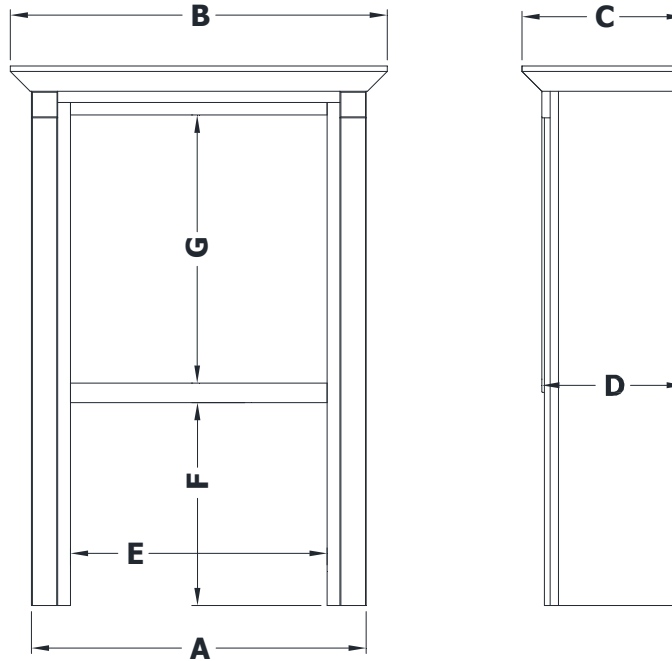

# COUNTER WALL CABINET SPECIFICATIONS

## Premier Molding Overlay Collections Estate, Fireside, Heirloom, and Nottingham

Cabinet height is 48 1/8". All dimensions are shown in inches rounded up or down to the nearest 1/8".

Also available in 11" deep, depth does not include doors and drawer fronts which add 3/4".

For 11" deep models, place the "10" in positions 5-6 of the model number.

This model is standard with 2 adjustable shelves.

| Model   | A   | B       | C       | D       | E   | F       | G       |
|---------|-----|---------|---------|---------|-----|---------|---------|
| TK3012- | 30" | 33 3/4" | 13 7/8" | 12 3/4" | 23" | 18 1/8" | 23 7/8" |