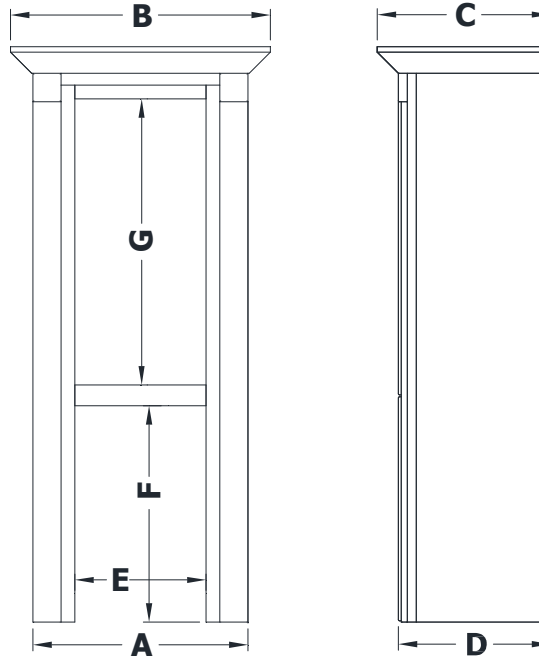

COUNTER WALL CABINET SPECIFICATIONS

Premier Molding Overlay Collections Estate, Fireside, Heirloom, and Nottingham

3D drawing shows drawers right. For drawers left, replace the "R" in position 7 of the model number with a "L".

Cabinet height is 48 1/8". All dimensions are shown in inches rounded up or down to the nearest 1/8". This model is standard with 2 adjustable shelves.

Model	A	B	C	D	E	F	G
TJ1512L	15"	18 3/4"	13 7/8"	12 3/4"	8"	18 1/8"	23 7/8"
TJ1812L	18"	21 3/4"	13 7/8"	12 3/4"	11"	18 1/8"	23 7/8"
TJ2412L	24"	27 3/4"	13 7/8"	12 3/4"	17 1/8"	18 1/8"	23 7/8"