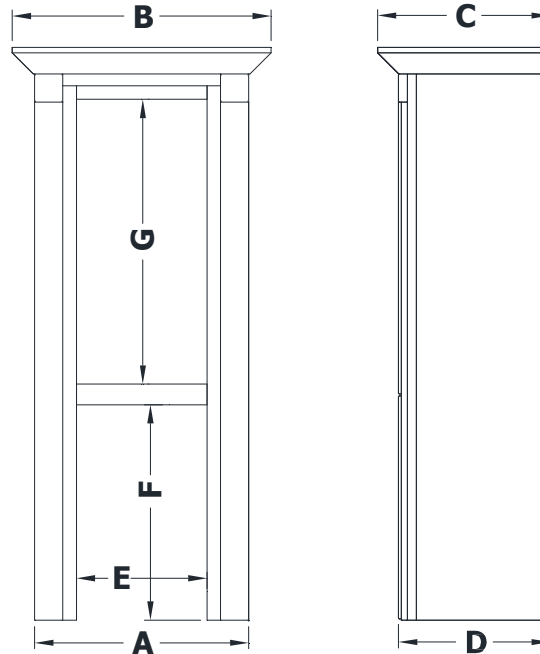

COUNTER WALL CABINET SPECIFICATIONS

Premier Molding Overlay Collections Estate, Fireside, Heirloom, and Nottingham

Cabinet height is 48 1/8". All dimensions are shown in inches rounded up or down to the nearest 1/8".

Also available in 11" deep, depth does not include doors and drawer fronts which add 3/4".

For 11" deep models, place the "10" in positions 5-6 of the model number.

This model is standard with 2 adjustable shelves.

Model	A	B	C	D	E	F	G
TJ3012-	30"	33 3/4"	13 7/8"	12 3/4"	23"	18 1/8"	23 7/8"