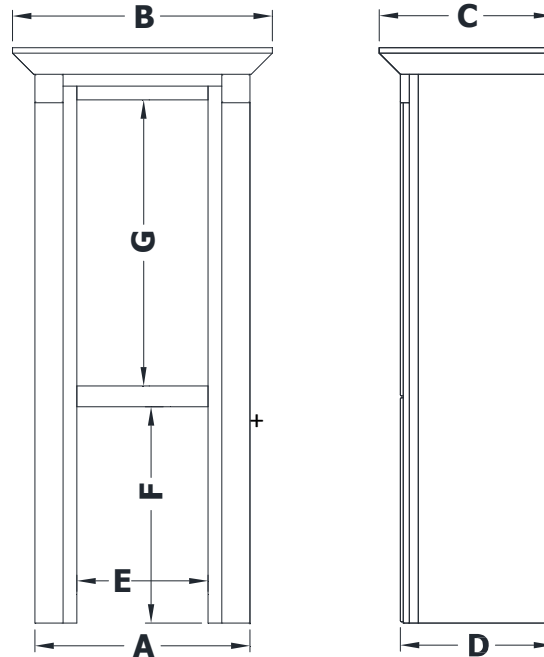

# COUNTER WALL CABINET SPECIFICATIONS

## Premier Molding Overlay Collections Estate, Fireside, Heirloom, and Nottingham

Cabinet height is 48 1/8". All dimensions are shown in inches rounded up or down to the nearest 1/8".

Also available in 11" deep, depth does not include doors and drawer fronts which add 3/4".

For 11" deep models, place the "10" in positions 5-6 of the model number.

This model is standard with 2 adjustable shelves.

Model	A	B	C	D	E	F	G
TG3012-	30"	33 3/4"	13 7/8"	12 3/4"	23"	18 1/8"	23 7/8"