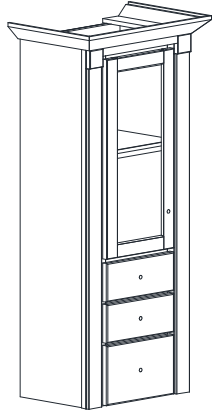

# COUNTER WALL CABINET SPECIFICATIONS

## Premier Molding Overlay Collections Estate, Fireside, Heirloom, and Nottingham

3D drawing shows drawers right. For drawers left, replace the "R" in position 7 of the model number with a "L".

Cabinet height is 48 1/8". All dimensions are shown in inches rounded up or down to the nearest 1/8".  
This model is standard with 1 adjustable shelf.

Model	A	B	C	D	E	F	G	H	I
TF1512L	15"	18 3/4"	13 7/8"	12 3/4"	8"	7 1/8"	4"	4 1/4"	23 7/8"
TF1812L	18"	21 3/4"	13 7/8"	12 3/4"	11"	7 1/8"	4"	4 1/4"	23 7/8"
TF2412L	24"	27 3/4"	13 7/8"	12 3/4"	17 1/8"	7 1/8"	4"	4 1/4"	23 7/8"