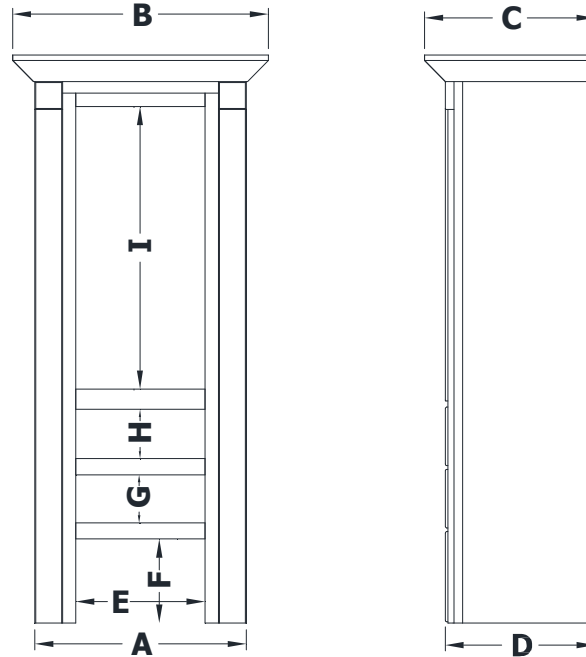

# COUNTER WALL CABINET SPECIFICATIONS

## Premier Molding Overlay Collections Estate, Fireside, Heirloom, and Nottingham

3D drawing shows drawers right. For drawers left, replace the "R" in position 7 of the model number with a "L".

Cabinet height is 48 1/8". All dimensions are shown in inches rounded up or down to the nearest 1/8".  
This model is standard with 1 adjustable shelf.

Model	A	B	C	D	E	F	G	H	I
TF1512L	15"	18 3/4"	13 7/8"	12 3/4"	8"	7 1/8"	4"	4 1/4"	23 7/8"
TF1812L	18"	21 3/4"	13 7/8"	12 3/4"	11"	7 1/8"	4"	4 1/4"	23 7/8"
TF2412L	24"	27 3/4"	13 7/8"	12 3/4"	17 1/8"	7 1/8"	4"	4 1/4"	23 7/8"