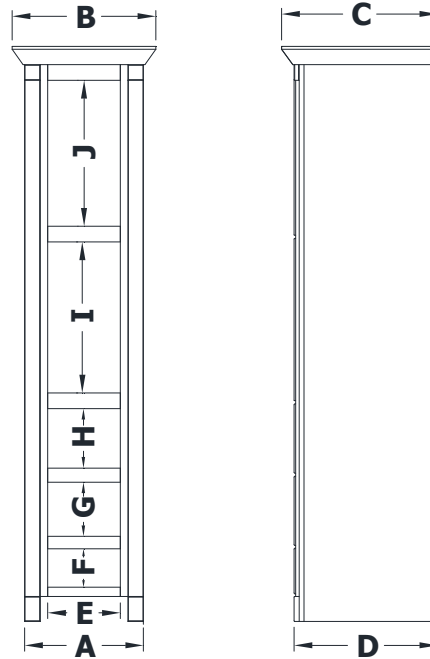

LINEN CABINET SPECIFICATIONS

Premier Molding Overlay Collections Estate, Fireside, Heirloom, and Nottingham

3D drawing shows drawers right. For drawers left, replace the "D" in position 7 of the model number with a "M".

Cabinet height is 86 1/4". All dimensions are shown in inches rounded up or down to the nearest 1/8". Also available in 15", 18", 21" and 24" deep, depth does not include doors and drawer fronts which add 3/4".

Model	A	B	C	D	E	F	G	H	I	J
LQ1821D	18"	21 3/4"	22 7/8"	21 3/4"	11"	5 3/4"	8 1/4"	9"	22 3/4"	22"