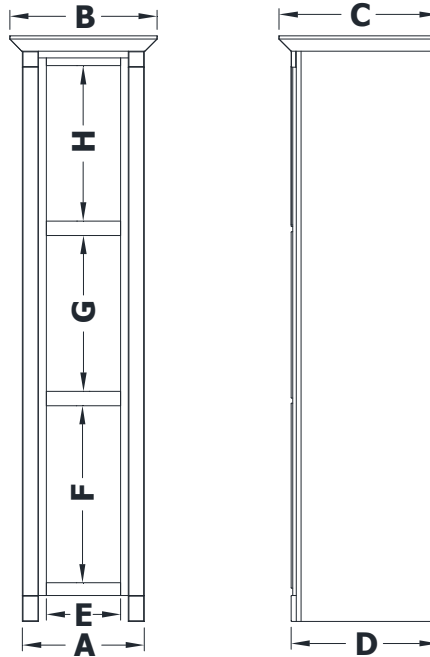

LINEN CABINET SPECIFICATIONS

Premier Molding Overlay Collections Estate, Fireside, Heirloom, and Nottingham

3D drawing shows drawers right. For drawers left, replace the "R" in position 7 of the model number with a "L".

Cabinet height is 86 1/4". All dimensions are shown in inches rounded up or down to the nearest 1/8". Also available in 6",9",12",15",18", 21" and 24" deep, depth does not include doors and drawer fronts which add 3/4".

Model	A	B	C	D	E	F	G	H
LP1821L	18"	21 3/4"	22 7/8"	21 3/4"	11"	26 1/8"	23"	22 7/8"
LP2121L	21"	24 3/4"	22 7/8"	21 3/4"	13 5/8"	26 1/8"	23"	22 7/8"
LP2421L	24"	27 3/4"	22 7/8"	21 3/4"	17 1/8"	26 1/8"	23"	22 7/8"