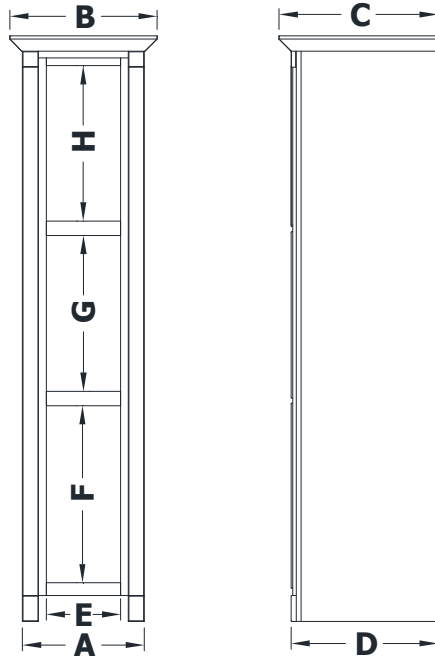

# LINEN CABINET SPECIFICATIONS

## Premier Molding Overlay Collections Estate, Fireside, Heirloom, and Nottingham

Cabinet height is 86 1/4". All dimensions are shown in inches rounded up or down to the nearest 1/8". Also available in 6", 9", 12", 15", 18", 21" and 24" deep, depth does not include doors and drawer fronts which add 3/4".

Model	A	B	C	D	E	F	G	H
LJ2421-	24"	27 3/4"	22 7/8"	21 3/4"	17 1/8"	26 1/8"	23"	22 7/8"