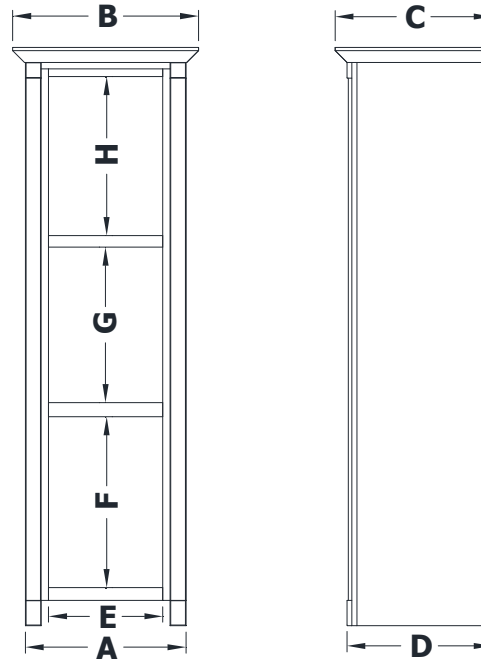

LINEN CABINET SPECIFICATIONS

Premier Molding Overlay Collections Estate, Fireside, Heirloom, and Nottingham

3D drawing shows drawers right. For drawers left, replace the "R" in position 7 of the model number with a "L".

Cabinet height is 86 1/4". All dimensions are shown in inches rounded up or down to the nearest 1/8". Also available in 15", 18", 21" and 24" deep, depth does not include doors and drawer fronts which add 3/4".

Model	A	B	C	D	E	F	G	H
LH2421L	24"	27 3/4"	22 7/8"	21 3/4"	17 1/8"	26 1/8"	23"	22 7/8"